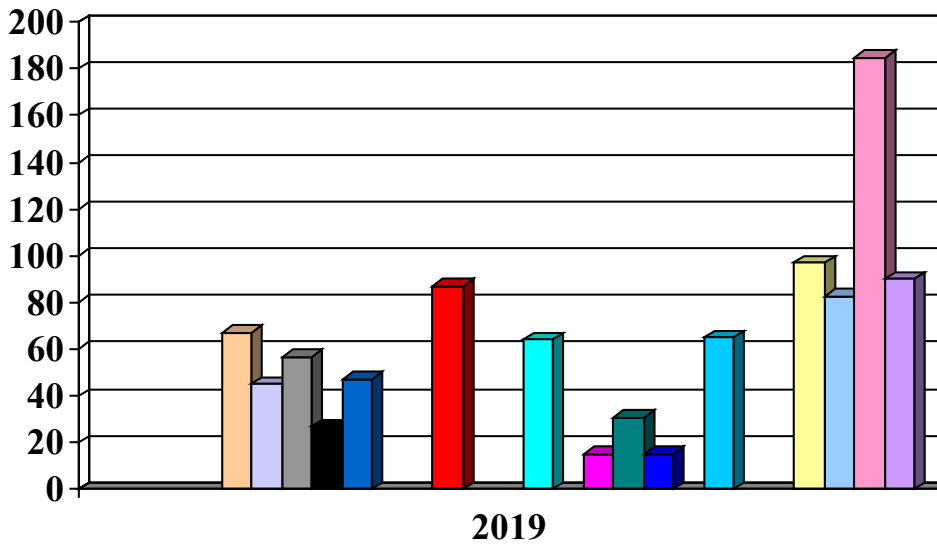

Information from 2019 Maryland School Report Cards

Note: The data in this table has been updated to reflect the data changes made by the Maryland State Department of Education (MSDE) to comply with the federal Family Education Rights and Privacy Act (FERPA). An asterisk (*) indicates where counts have been suppressed to meet compliance with FERPA.