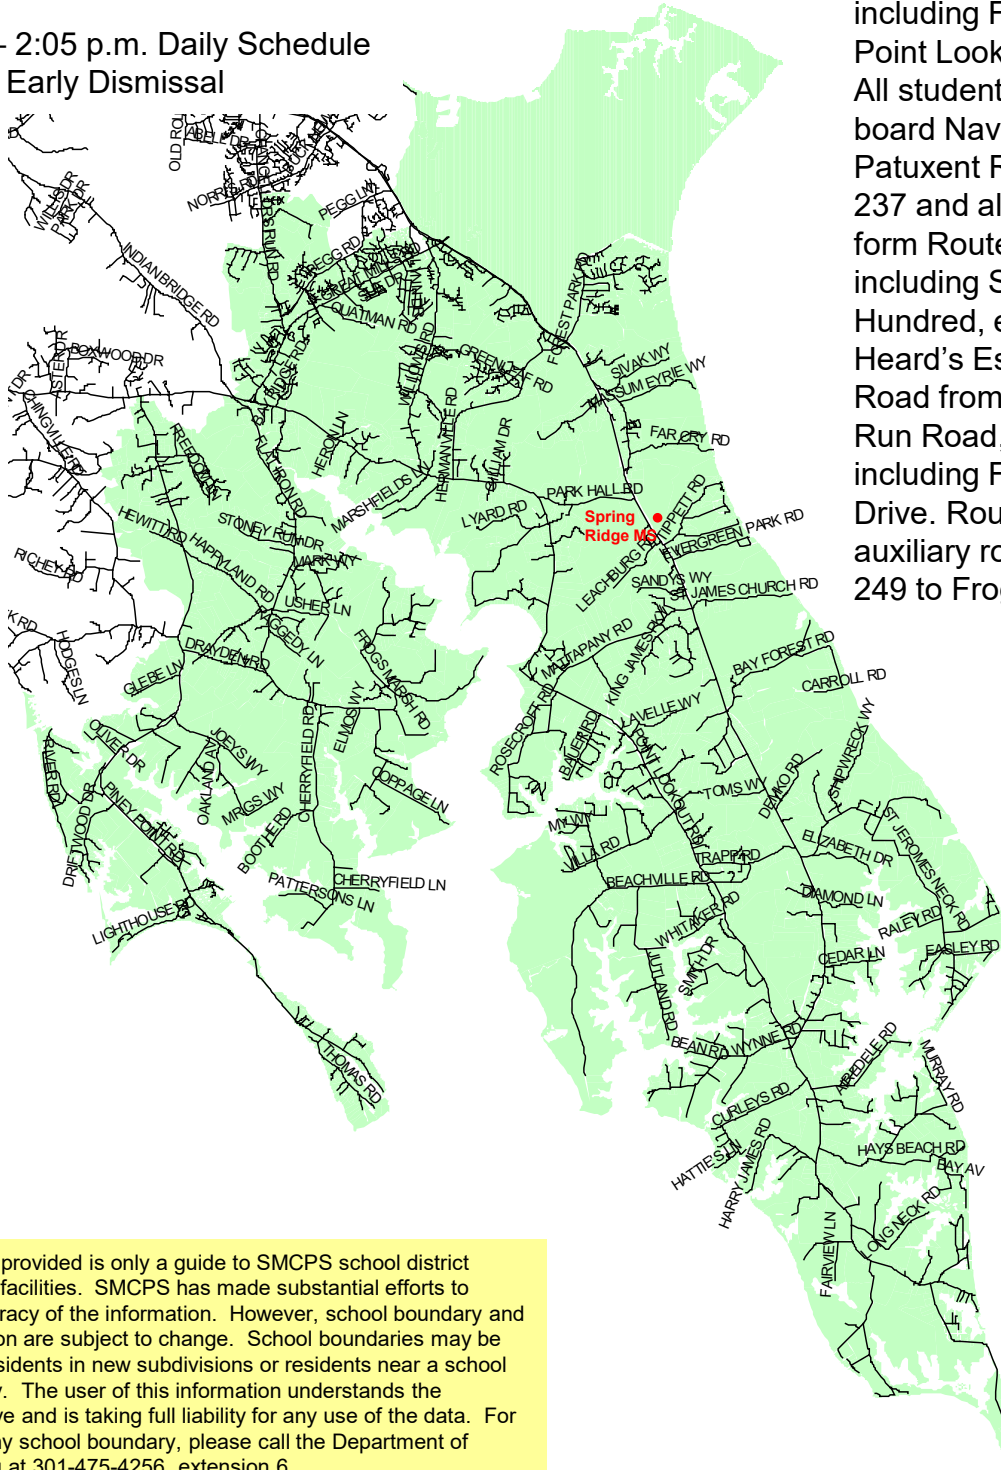

Spring Ridge Middle School

19856 Three Notch Road
Lexington Park, MD 20653
(301) 863-4031

6th – 8th grade

7:20 a.m. – 2:05 p.m. Daily Schedule
12:05 p.m. Early Dismissal

St. Mary's County Public Schools
Department of Capital Planning
27190 Point Lookout Road
Loveville, MD 20656
(301) 475-4256, ext. 6

Route 235 and all auxiliary roads from Route 246 to Route 5. Route 5 and all auxiliary roads, from and including Flat Iron Road to Point Lookout State Park. All students living on board Naval Air Station Patuxent River. Route 237 and all auxiliary roads from Route 246, to and including St. George's Hundred, excluding Heard's Estates. Peggs Road from Chancellors Run Road, to and including Forest Run Drive. Route 249 and all auxiliary roads from Route 249 to Frogs Marsh Road.

2020 – 2021 School Boundary