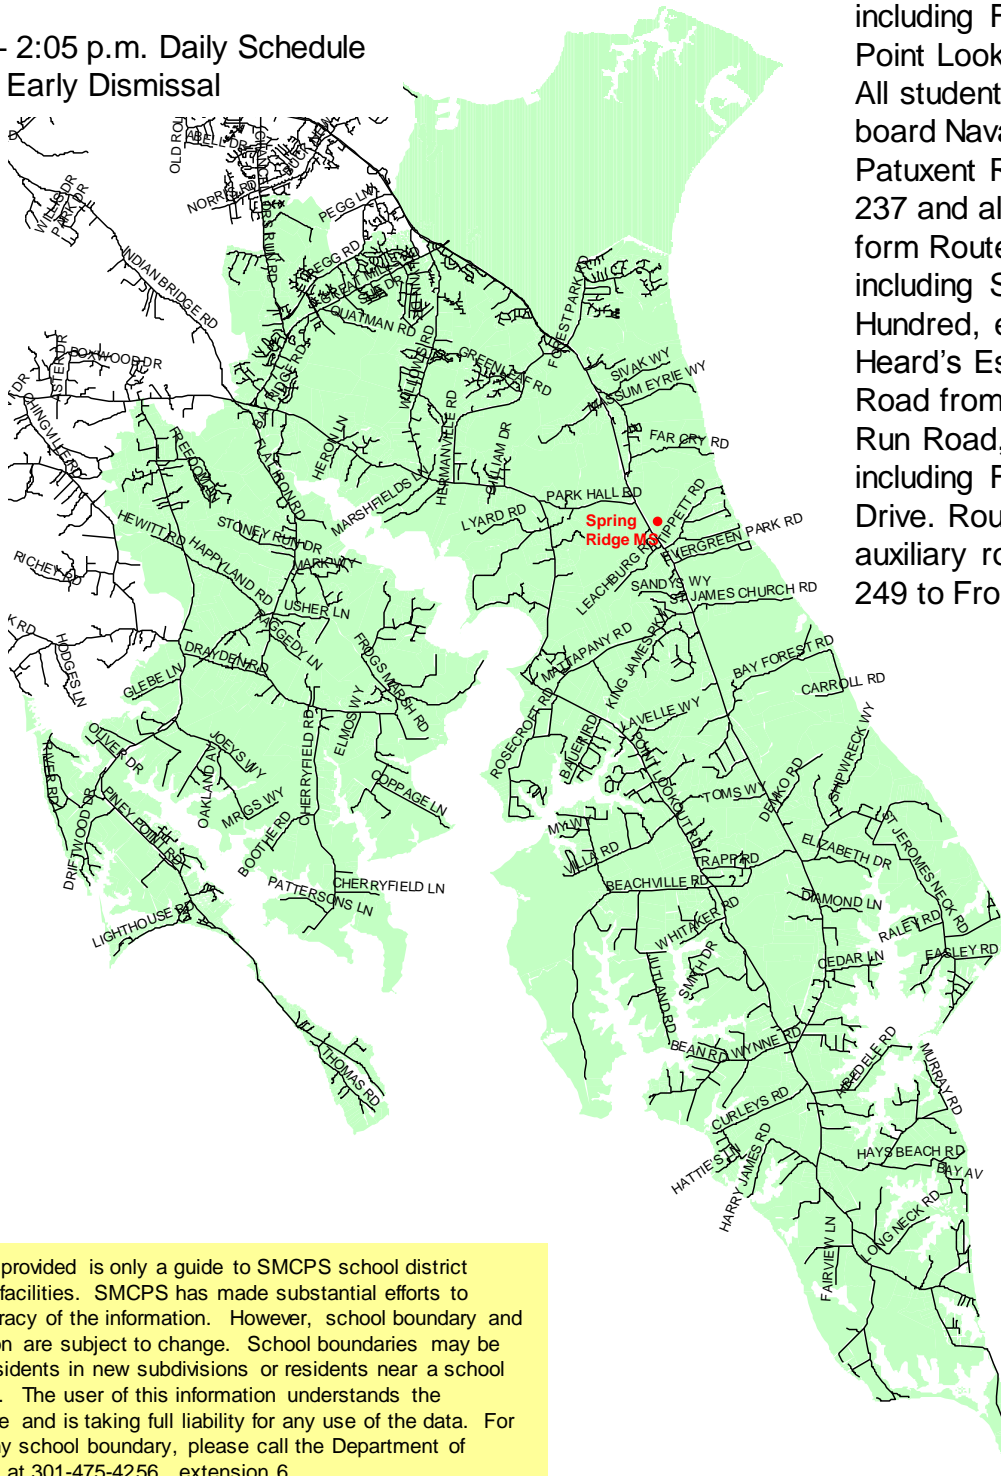

Spring Ridge Middle School

19856 Three Notch Road
Lexington Park, MD 20653
(301) 863-4031

6th – 8th grade

7:20 a.m. – 2:05 p.m. Daily Schedule
12:05 p.m. Early Dismissal

St. Mary's County Public Schools
Department of Capital Planning
27190 Point Lookout Road
Loveville, MD 20656
(301) 475-4256, ext. 6

Route 235 and all auxiliary roads from Route 246 to Route 5. Route 5 and all auxiliary roads, from and including Flat Iron Road to Point Lookout State Park. All students living on board Naval Air Station Patuxent River. Route 237 and all auxiliary roads from Route 246, to and including St. George's Hundred, excluding Heard's Estates. Peggs Road from Chancellors Run Road, to and including Forest Run Drive. Route 249 and all auxiliary roads from Route 249 to Frogs Marsh Road.