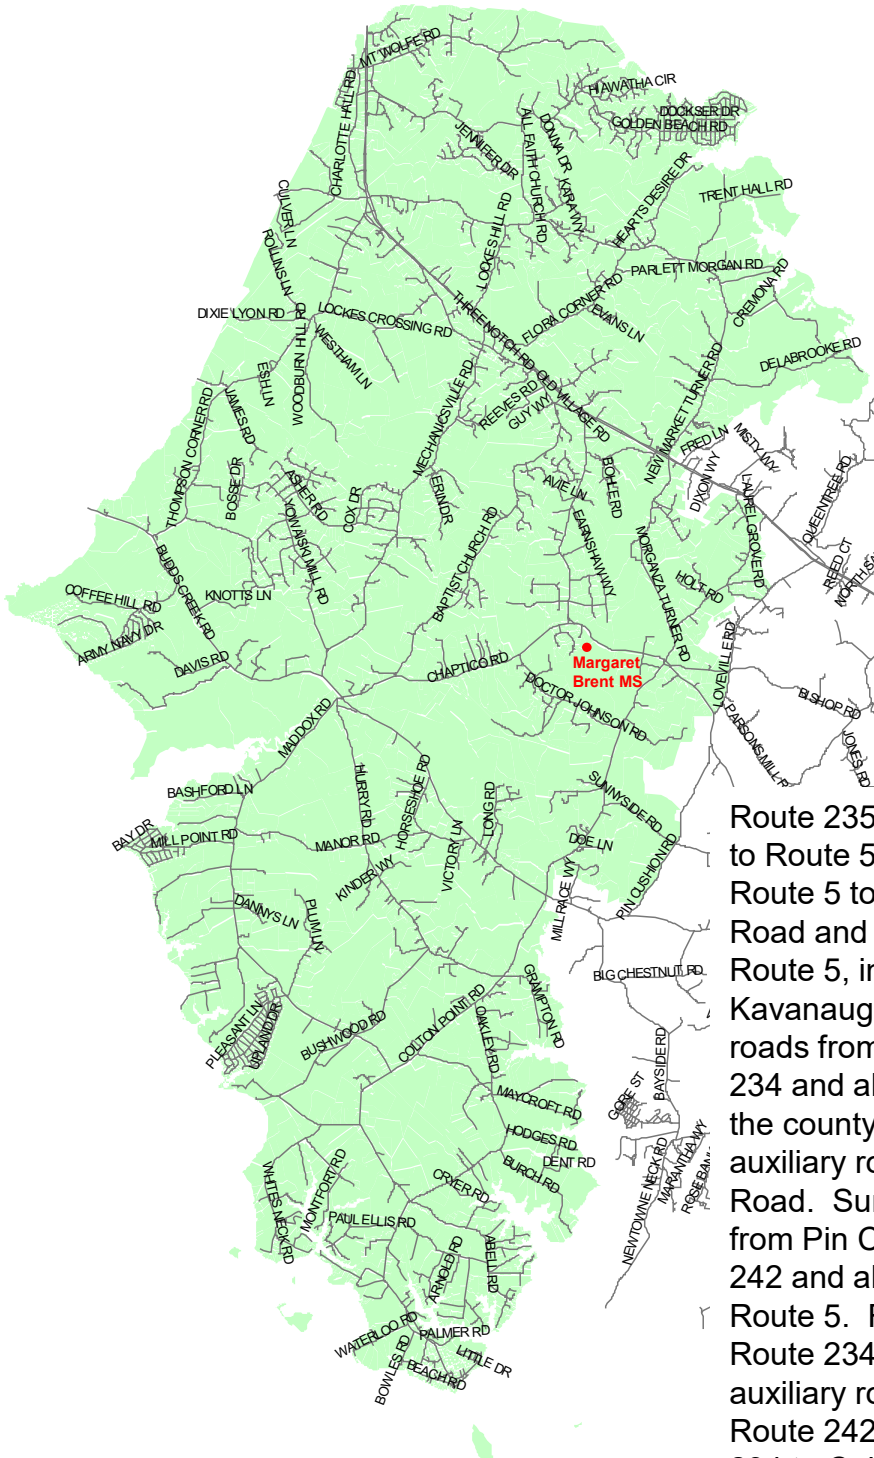

Margaret Brent Middle School

St. Mary's County Public Schools
Department of Capital Planning
27190 Point Lookout Road
Loveville, MD 20656
(301) 475-4256, ext. 6

29675 Point Lookout Road
Mechanicsville, MD 20659
(301) 884-4635

6th – 8th Grade

8:00 a.m. - 2:45 p.m. Daily Schedule
12:45 p.m. Early Dismissal

Route 235 and all auxiliary roads from Route 6 to Route 5. Route 6 and all auxiliary roads from Route 5 to the county line. Morganza-Turner Road and all auxiliary roads from Route 235 to Route 5, including Laurel Grove Road and Kavanaugh Road. Route 5 and all auxiliary roads from Route 247 to the county line. Route 234 and all auxiliary roads from Route 238 to the county line. Pin Cushion Road and all auxiliary roads from Route 234 to Sunnyside Road. Sunnyside Road and all auxiliary roads from Pin Cushion Road to Route 242. Route 242 and all auxiliary roads from Route 234 to Route 5. Route 238 and all auxiliary roads from Route 234 to Route 5. Route 236 and all auxiliary roads from Route 234 to Route 5. Route 242 and all auxiliary roads from Route 234 to Colton's Point. Route 238 and auxiliary roads from Route 242 to Route 234.

2020 – 2021 School Boundary