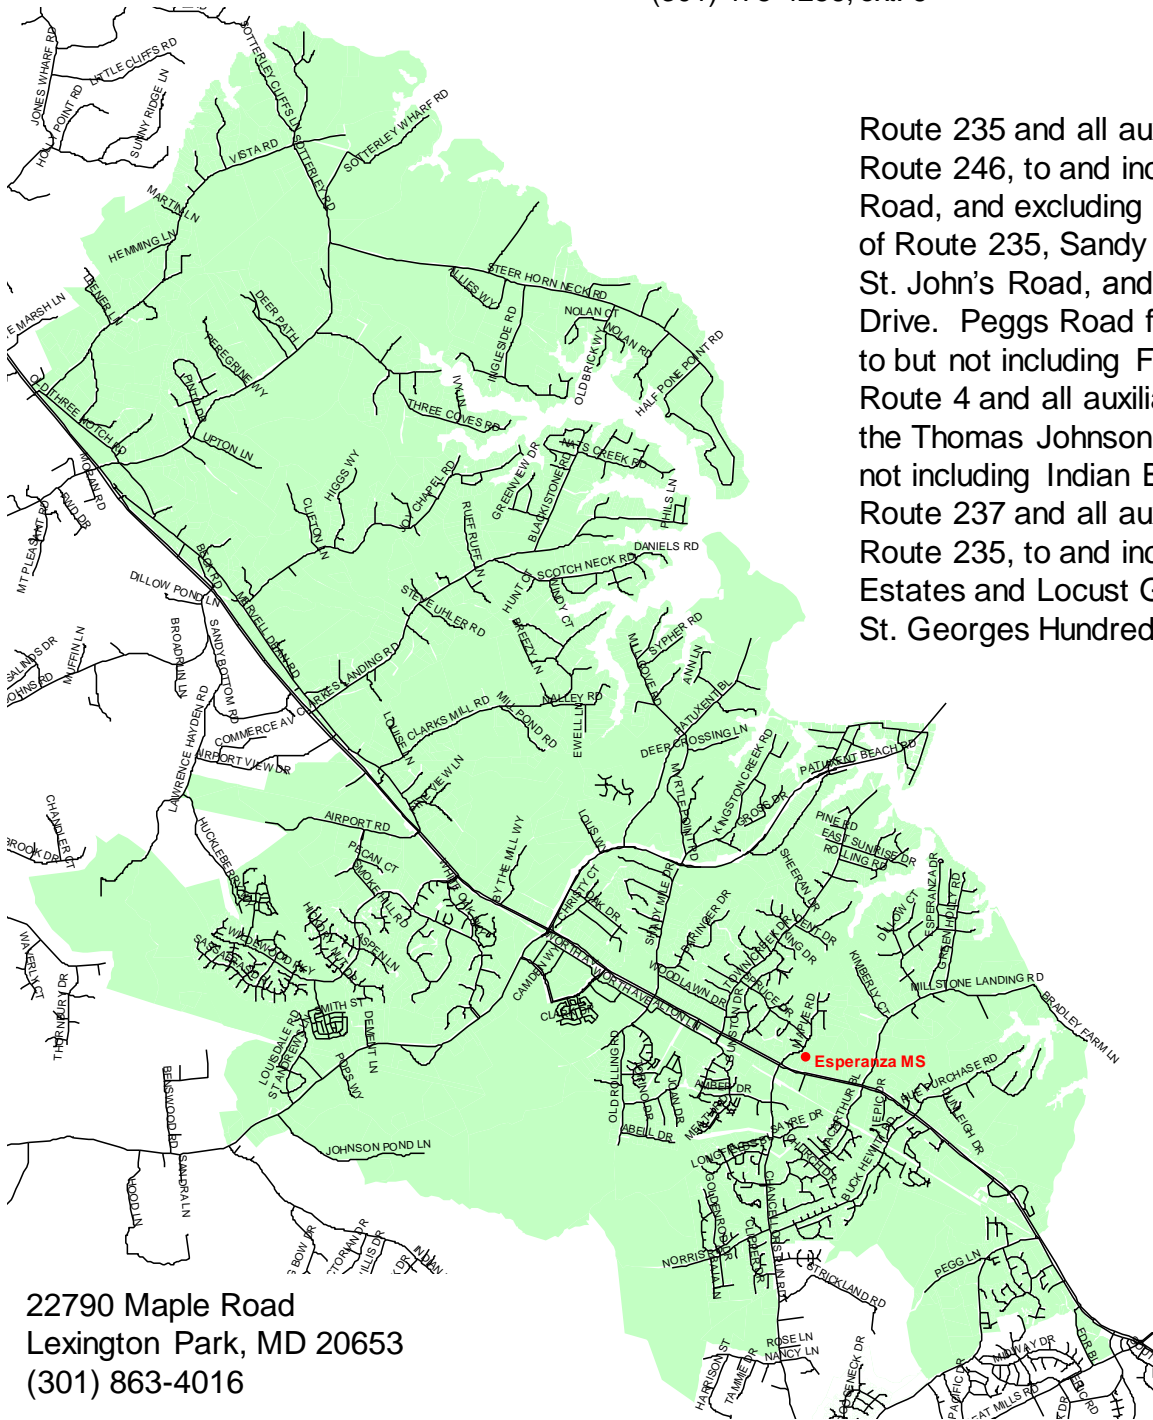

Esperanza Middle School

St. Mary's County Public Schools
Department of Capital Planning
27190 Point Lookout Road
Loveville, MD 20656
(301) 475-4256, ext. 6

Route 235 and all auxiliary roads from Route 246, to and including Vista Road, and excluding Route 245 south of Route 235, Sandy Bottom Road, St. John's Road, and Airport View Drive. Peggs Road from Route 235 to but not including Forest Run Drive. Route 4 and all auxiliary roads from the Thomas Johnson Bridge, to but not including Indian Bridge Road. Route 237 and all auxiliary roads from Route 235, to and including Heard's Estates and Locust Glen, excluding St. Georges Hundred.

22790 Maple Road
Lexington Park, MD 20653
(301) 863-4016

6th – 8th grade

7:20 a.m. – 2:05 p.m. Daily Schedule
12:05 p.m. Early Dismissal

2018 – 2019 School Boundary

The information provided is only a guide to SMCPSS school district boundaries and facilities. SMCPSS has made substantial efforts to ensure the accuracy of the information. However, school boundary and facility information are subject to change. School boundaries may be unreliable for residents in new subdivisions or residents near a school district boundary. The user of this information understands the statements above and is taking full liability for any use of the data. For verification of any school boundary, please call the Department of Capital Planning at 301-475-4256, extension 6.