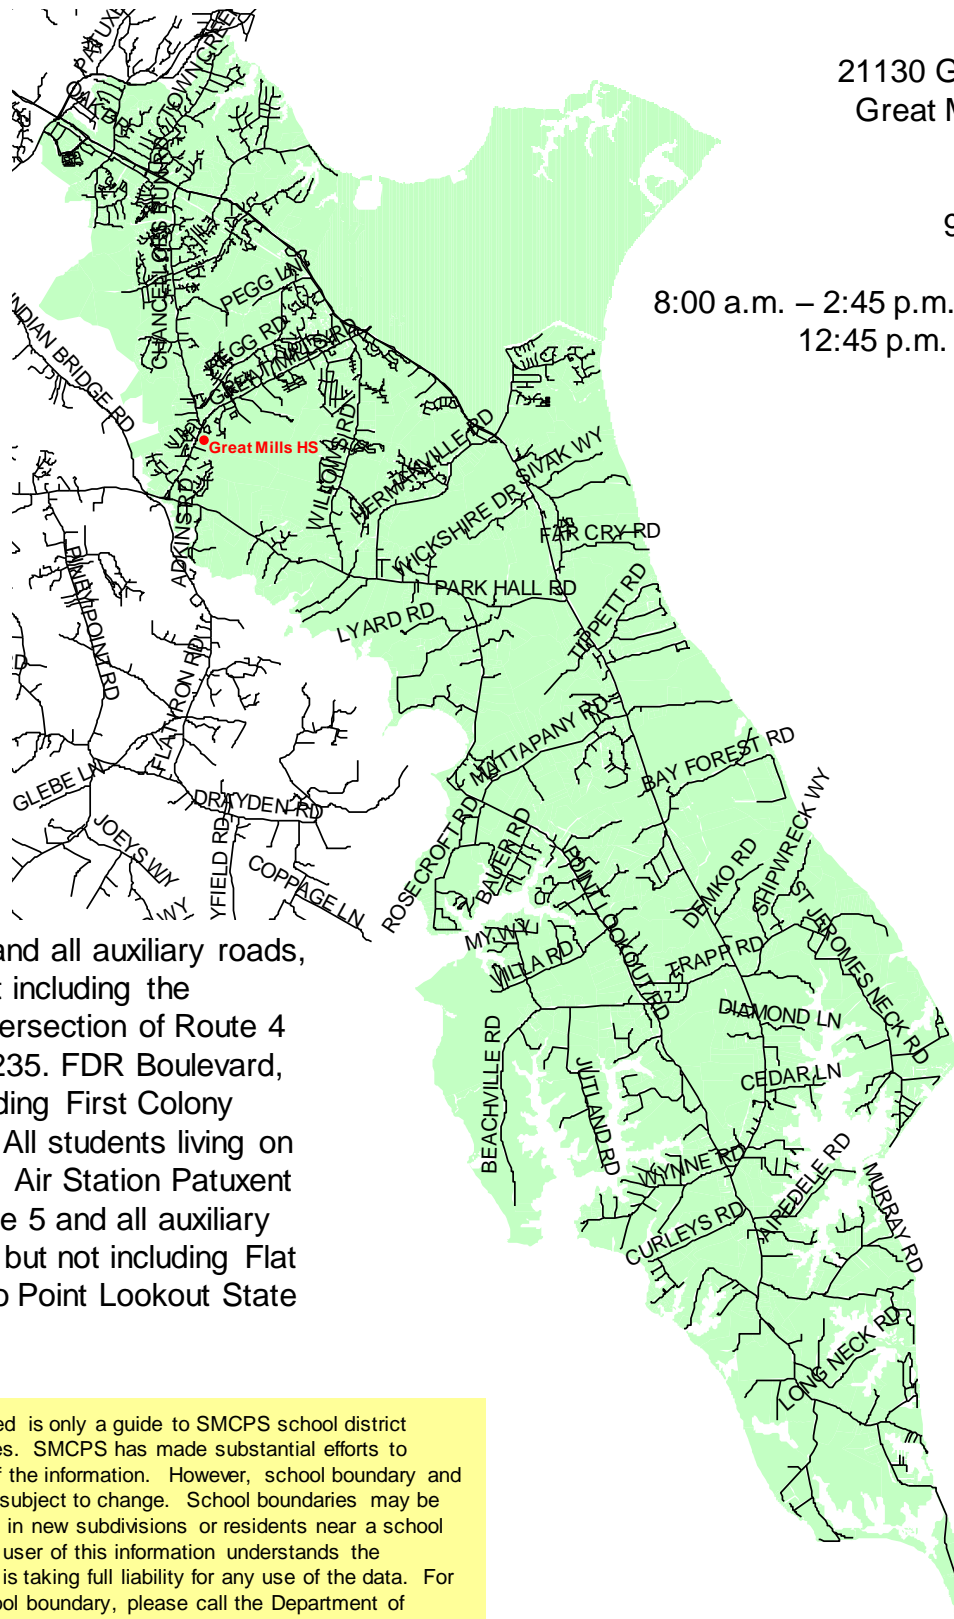

9th – 12th Grade

8:00 a.m. – 2:45 p.m. Daily Schedule
12:45 p.m. Early Dismissal

Route 235 and all auxiliary roads, from but not including the southern intersection of Route 4 and Route 235. FDR Boulevard, to and including First Colony Boulevard. All students living on board Naval Air Station Patuxent River. Route 5 and all auxiliary roads, from but not including Flat Iron Road to Point Lookout State Park.

2018 – 2019 School Boundary