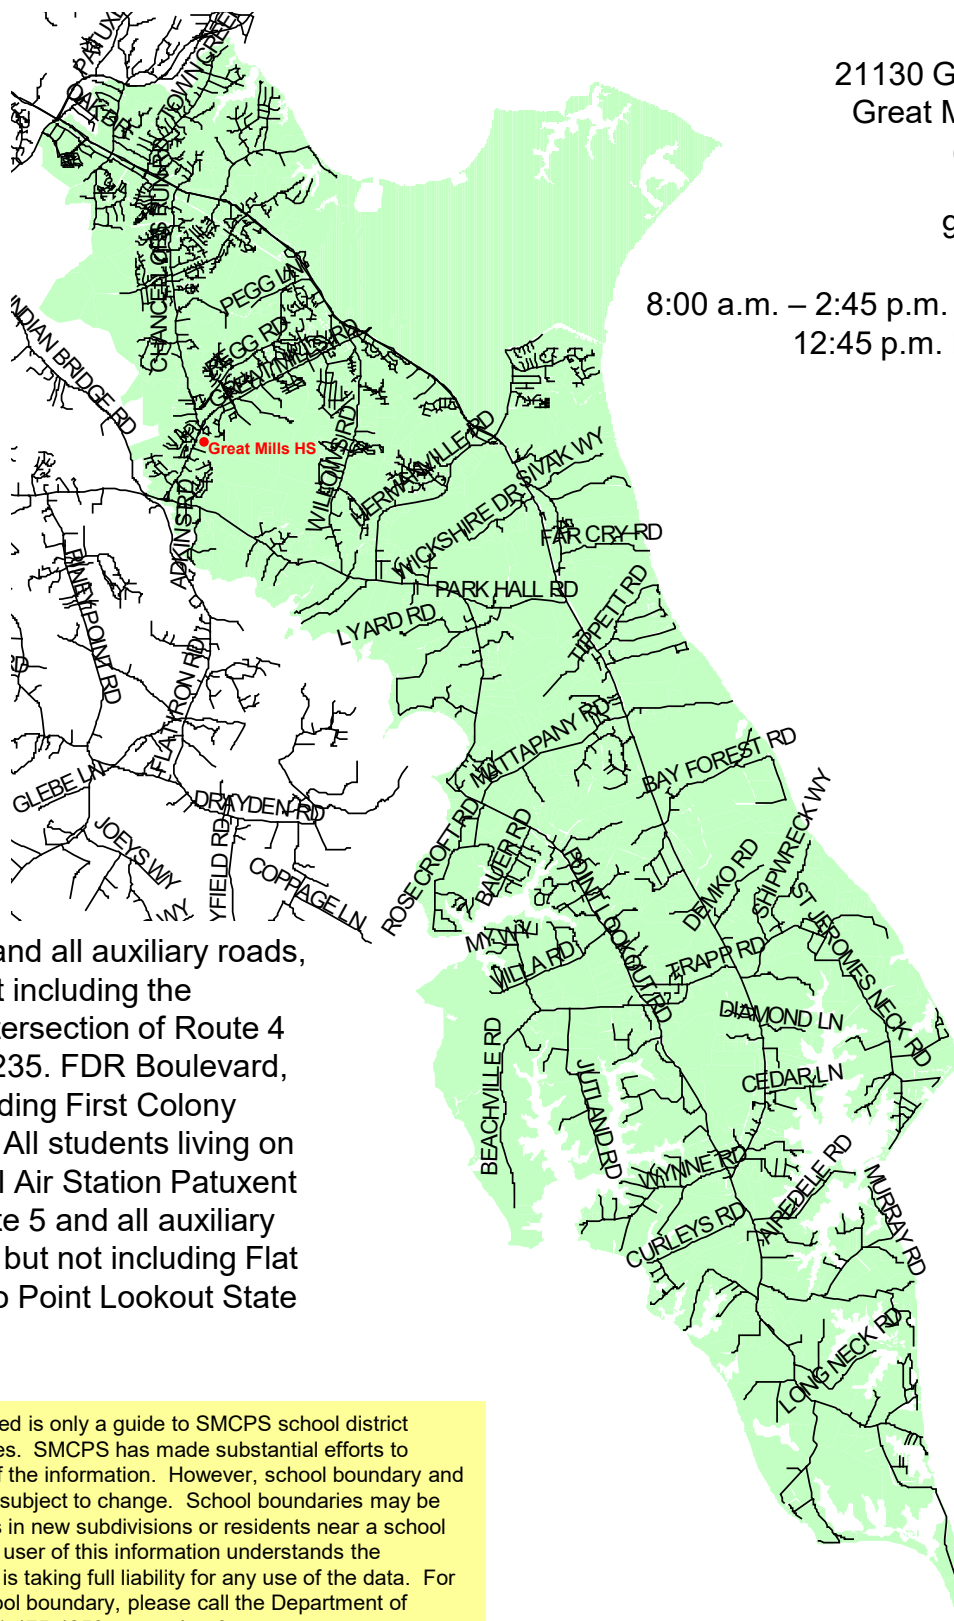

9th – 12th Grade

8:00 a.m. – 2:45 p.m. Daily Schedule
12:45 p.m. Early Dismissal

Route 235 and all auxiliary roads, from but not including the southern intersection of Route 4 and Route 235. FDR Boulevard, to and including First Colony Boulevard. All students living on board Naval Air Station Patuxent River. Route 5 and all auxiliary roads, from but not including Flat Iron Road to Point Lookout State Park.

2020 – 2021 School Boundary