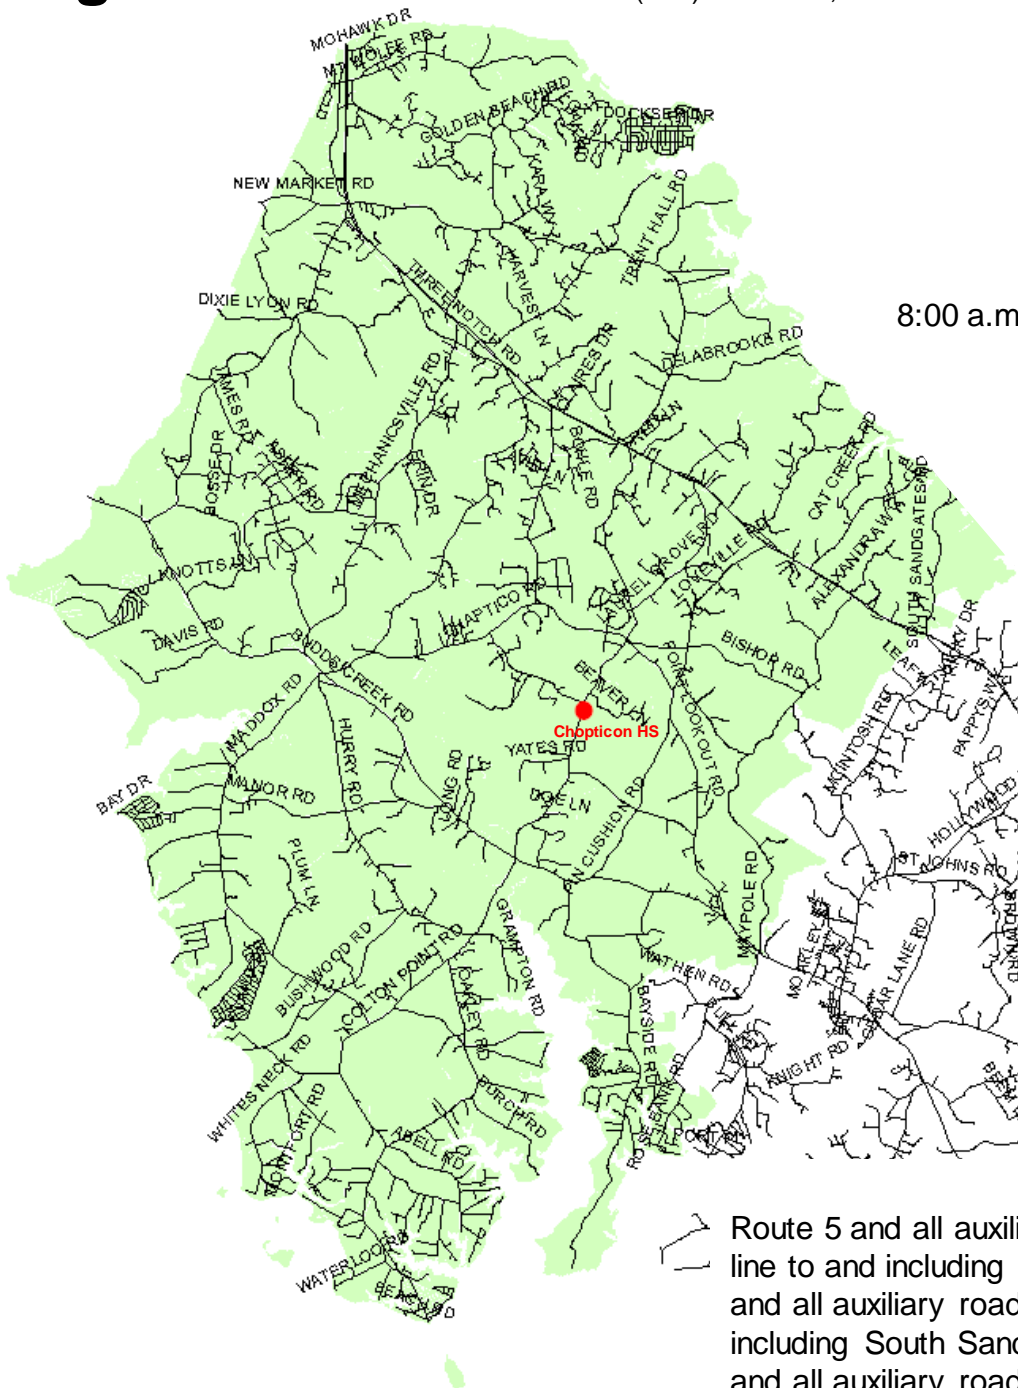

Chopticon High School

St. Mary's County Public Schools
Department of Capital Planning
27190 Point Lookout Road
Loveville, MD 20656
(301) 475-4256, ext. 6

25390 Colton Point Road
Morganza, Maryland 20660
(301) 475-0215

9th – 12th Grade

8:00 a.m. - 2:45 p.m. Daily Schedule
12:45 p.m. Early Dismissal

Route 5 and all auxiliary roads from the county line to and including Maypole Road. Route 235 and all auxiliary roads from Route 5 to and including South Sandgates Road. Route 234 and all auxiliary roads from the county line to Route 5. Route 242 and all auxiliary roads from Route 5 to Colton's Point. Route 243 from Rosebank Road to the end of Newtowne Neck Road including all auxiliary roads.

2018 – 2019 School Boundary