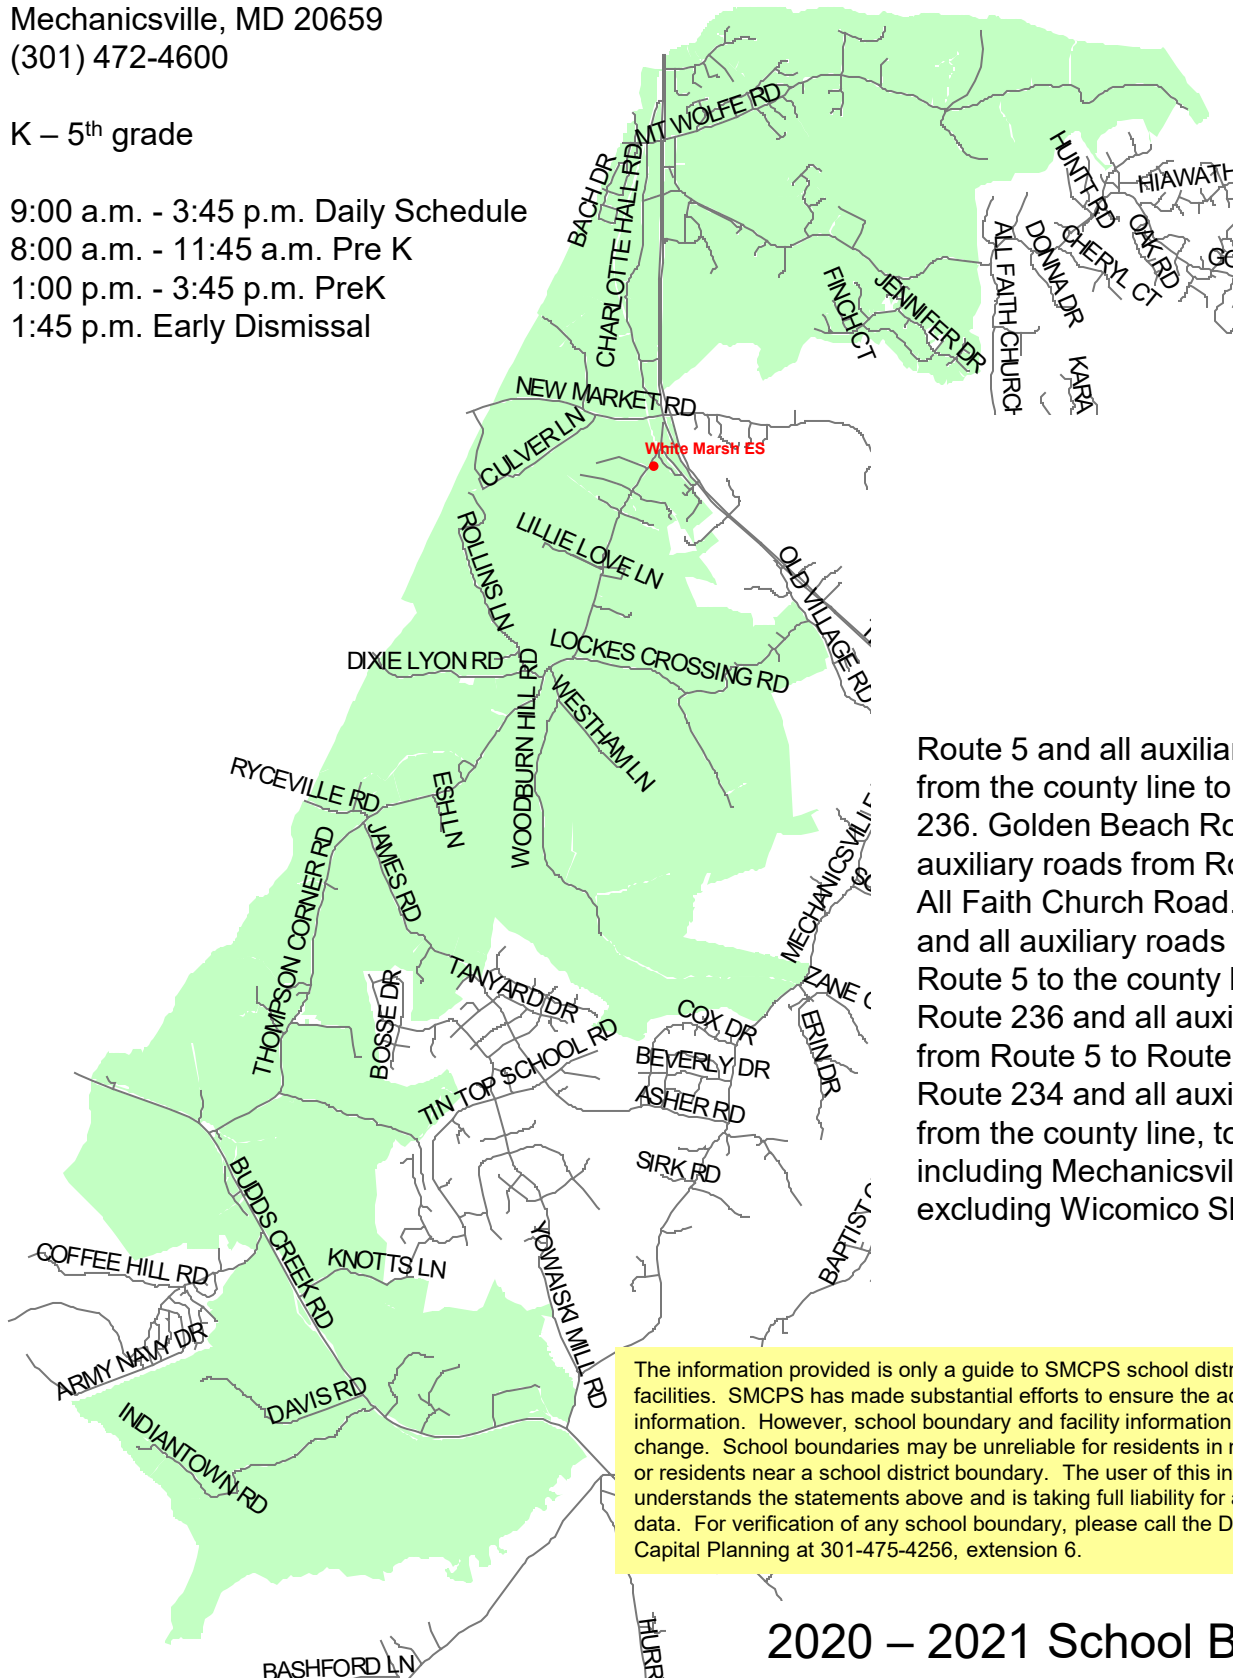

White Marsh Elementary School

St. Mary's County Public Schools
 Department of Capital Planning
 27190 Point Lookout Road
 Loveville, MD 20656
 (301) 475-4256, ext. 6

29090 Thompson Corner Road
 Mechanicsville, MD 20659
 (301) 472-4600

K – 5th grade

9:00 a.m. - 3:45 p.m. Daily Schedule
 8:00 a.m. - 11:45 a.m. Pre K
 1:00 p.m. - 3:45 p.m. PreK
 1:45 p.m. Early Dismissal

Route 5 and all auxiliary roads from the county line to Route 236. Golden Beach Road and all auxiliary roads from Route 5 to All Faith Church Road. Route 6 and all auxiliary roads from Route 5 to the county line. Route 236 and all auxiliary roads from Route 5 to Route 234. Route 234 and all auxiliary roads from the county line, to but not including Mechanicsville Road, excluding Wicomico Shores.

2020 – 2021 School Boundary