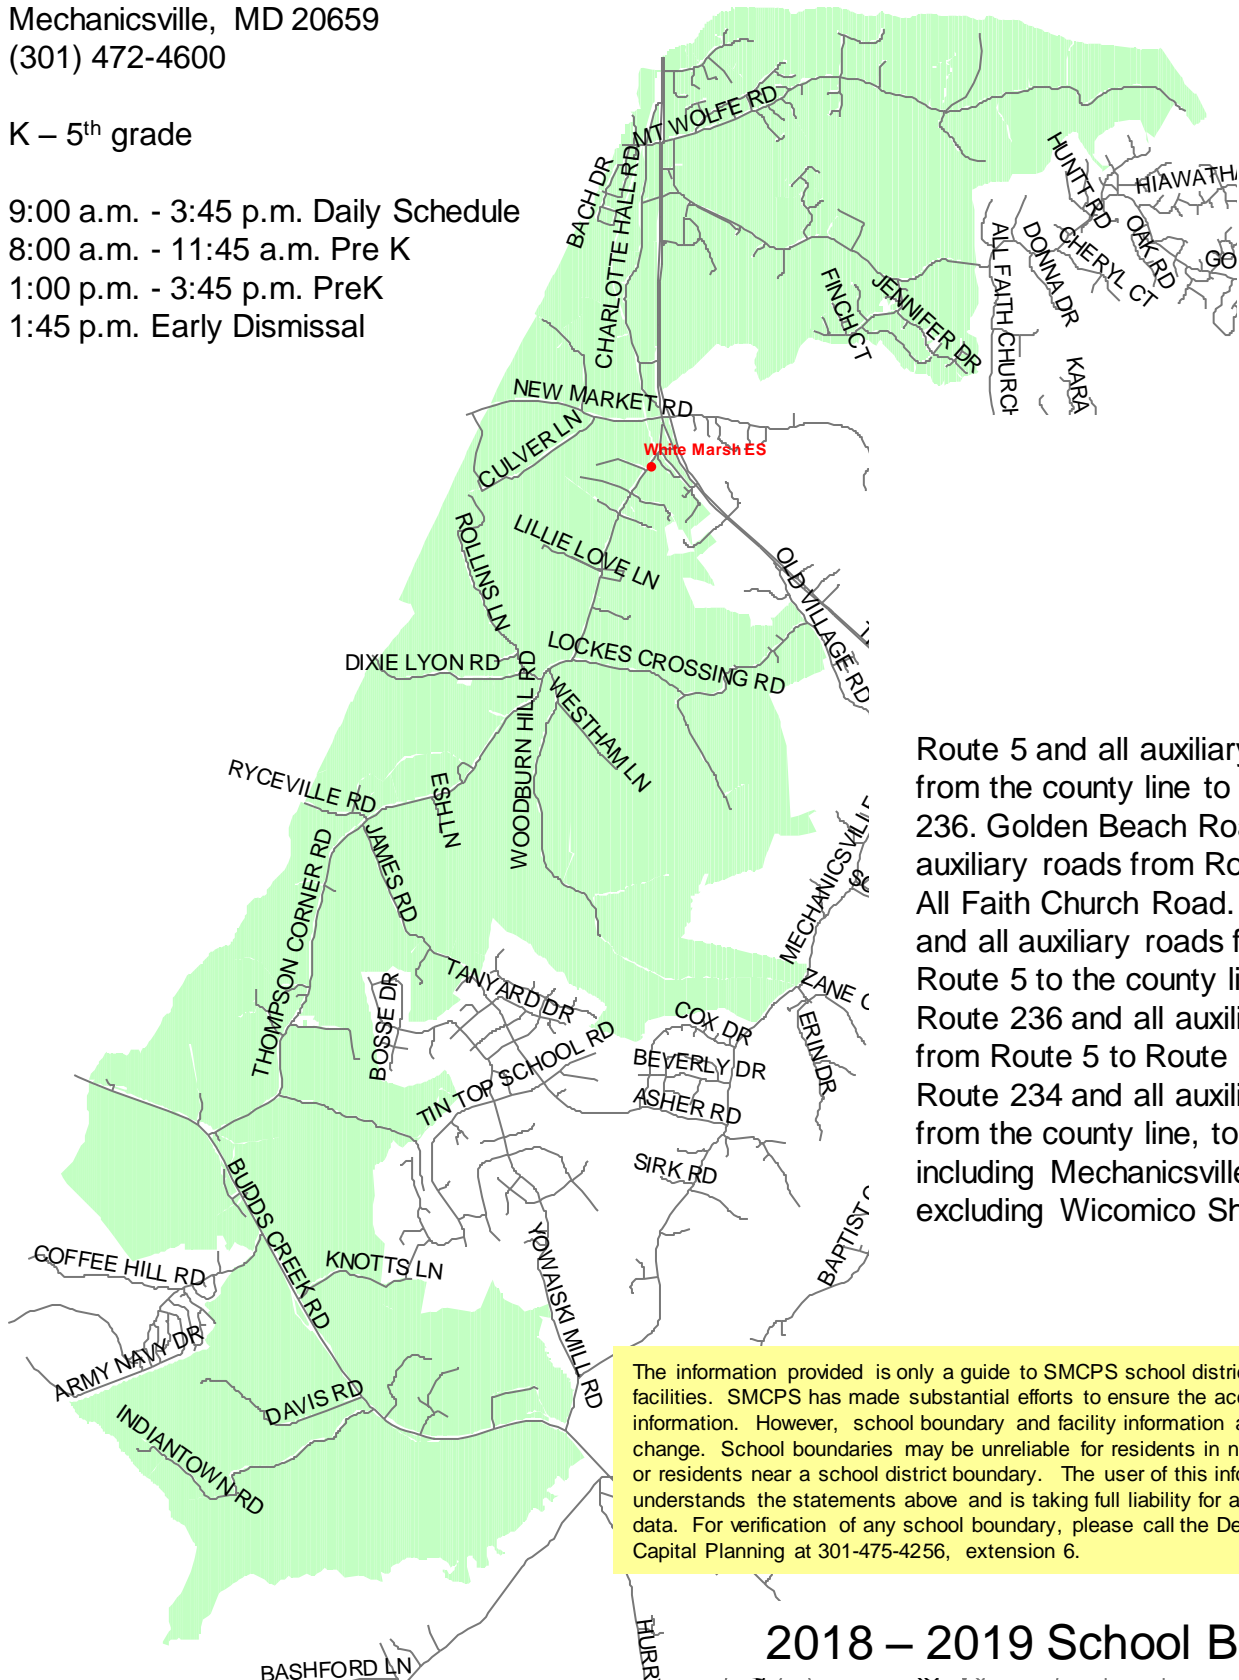

White Marsh Elementary School

St. Mary's County Public Schools
 Department of Capital Planning
 27190 Point Lookout Road
 Loveville, MD 20656
 (301) 475-4256, ext. 6

29090 Thompson Corner Road
 Mechanicsville, MD 20659
 (301) 472-4600

K – 5th grade

9:00 a.m. - 3:45 p.m. Daily Schedule
 8:00 a.m. - 11:45 a.m. Pre K
 1:00 p.m. - 3:45 p.m. PreK
 1:45 p.m. Early Dismissal

Route 5 and all auxiliary roads from the county line to Route 236. Golden Beach Road and all auxiliary roads from Route 5 to All Faith Church Road. Route 6 and all auxiliary roads from Route 5 to the county line. Route 236 and all auxiliary roads from Route 5 to Route 234. Route 234 and all auxiliary roads from the county line, to but not including Mechanicsville Road, excluding Wicomico Shores.