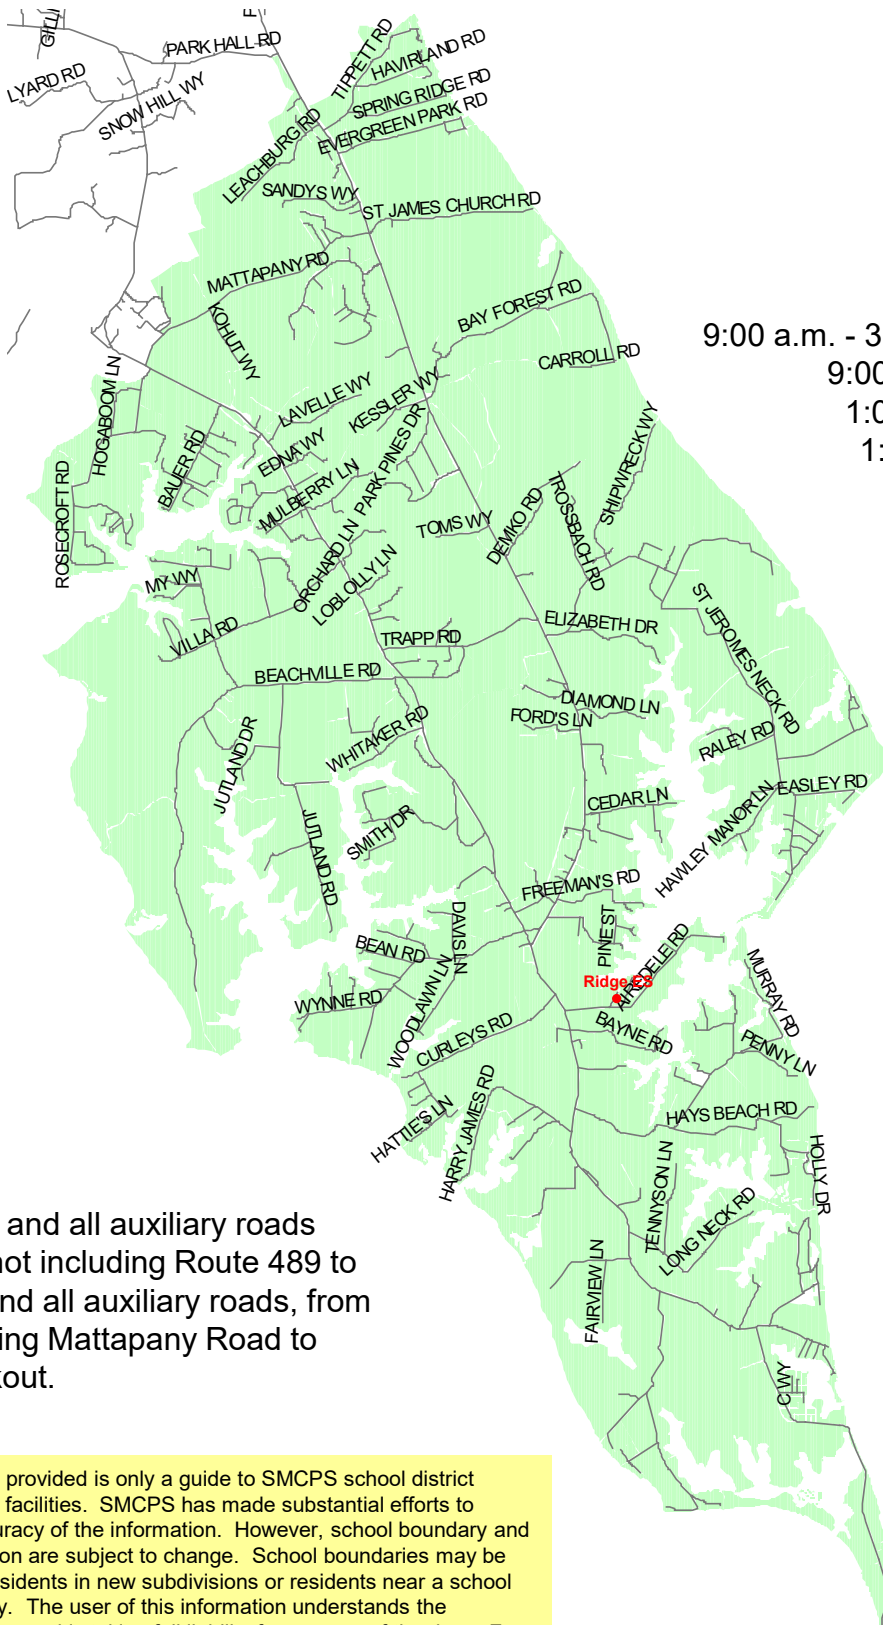

Ridge Elementary School

St. Mary's County Public Schools
 Department of Capital Planning
 27190 Point Lookout Road
 Loveville, MD 20656
 (301) 475-4256, ext. 6

49430 Airedele Road
 Ridge, MD 20680
 (301) 872-0200

PreK – 5th Grade

9:00 a.m. - 3:45 p.m. Daily Schedule
 9:00 a.m. - 11:45 a.m. PreK
 1:00 p.m. - 3:45 p.m. PreK
 1:45 p.m. Early Dismissal

Route 235 and all auxiliary roads from, but not including Route 489 to Route 5, and all auxiliary roads, from and including Mattapany Road to Point Lookout.

2020 – 2021 School Boundary