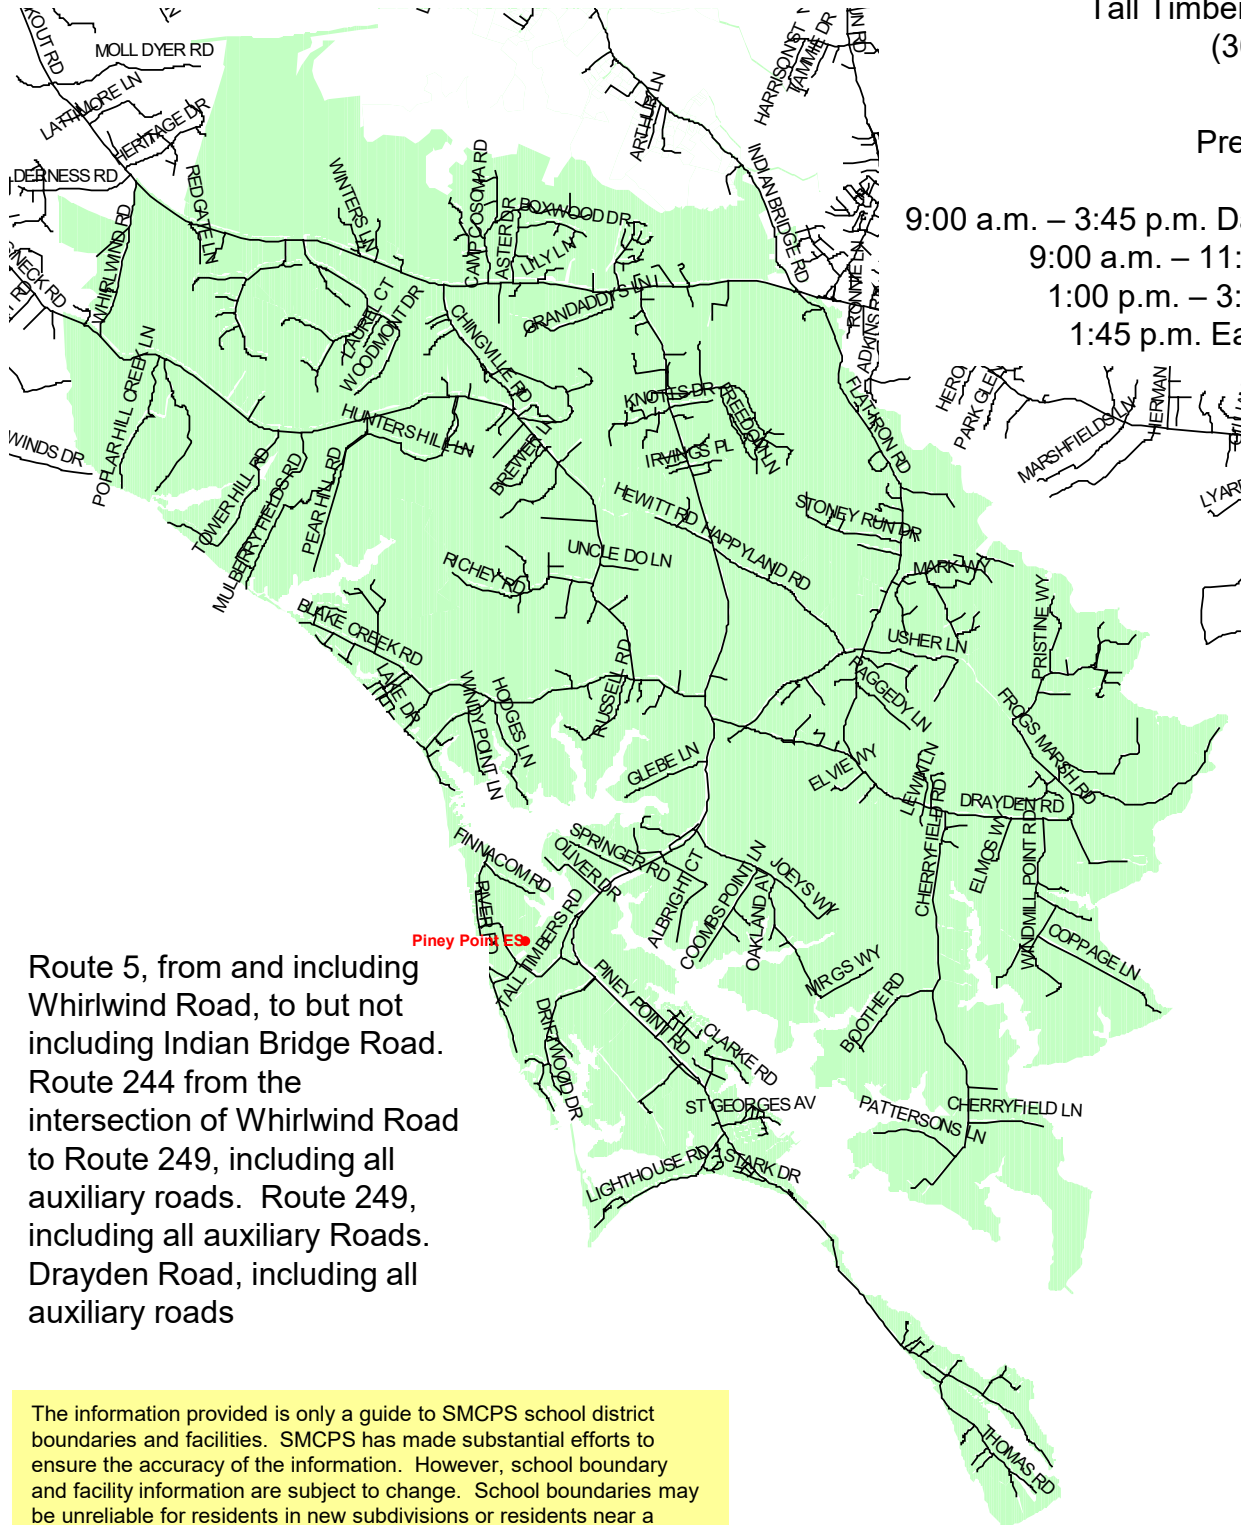

PreK – 5th grade

9:00 a.m. – 3:45 p.m. Daily Schedule
9:00 a.m. – 11:45 a.m. PreK
1:00 p.m. – 3:45 p.m. PreK
1:45 p.m. Early Dismissal

Route 5, from and including Whirlwind Road, to but not including Indian Bridge Road. Route 244 from the intersection of Whirlwind Road to Route 249, including all auxiliary roads. Route 249, including all auxiliary Roads. Drayden Road, including all auxiliary roads

2020 – 2021 School Boundary