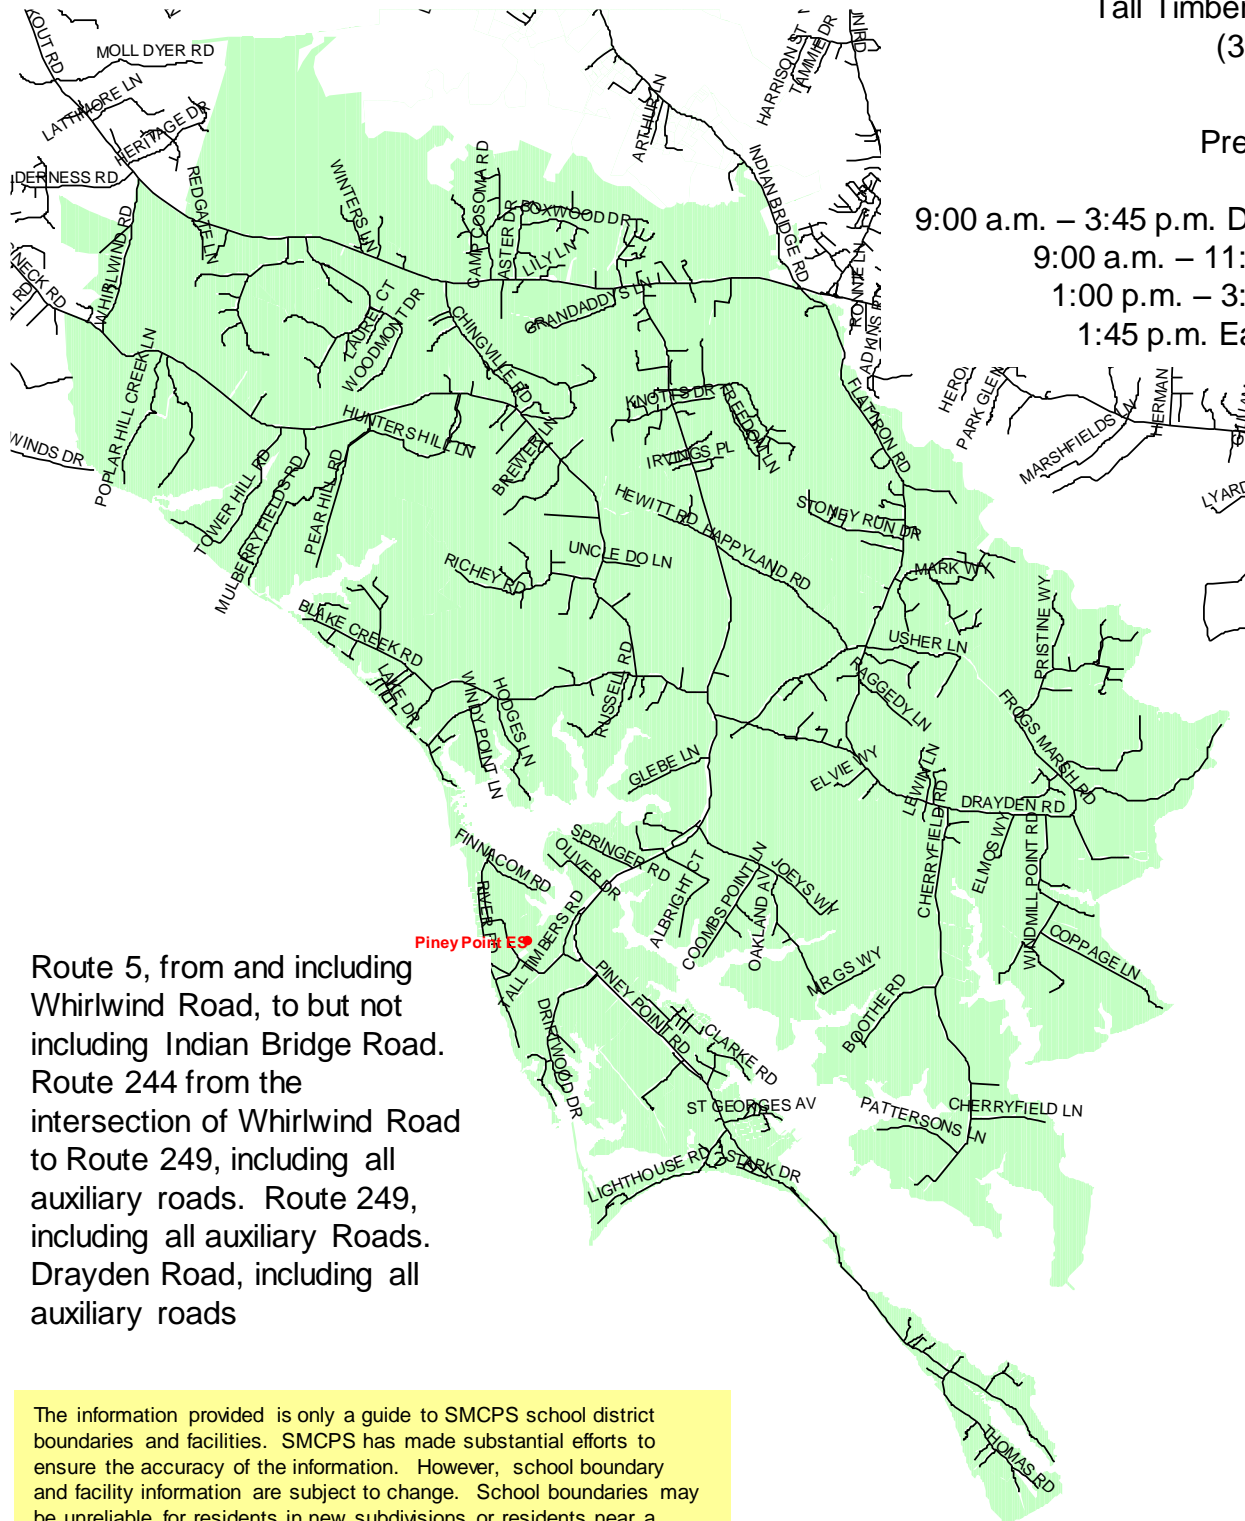

PreK – 5<sup>th</sup> grade

9:00 a.m. – 3:45 p.m. Daily Schedule  
9:00 a.m. – 11:45 a.m. PreK  
1:00 p.m. – 3:45 p.m. PreK  
1:45 p.m. Early Dismissal

Route 5, from and including Whirlwind Road, to but not including Indian Bridge Road. Route 244 from the intersection of Whirlwind Road to Route 249, including all auxiliary roads. Route 249, including all auxiliary Roads. Drayden Road, including all auxiliary roads

2018 – 2019 School Boundary