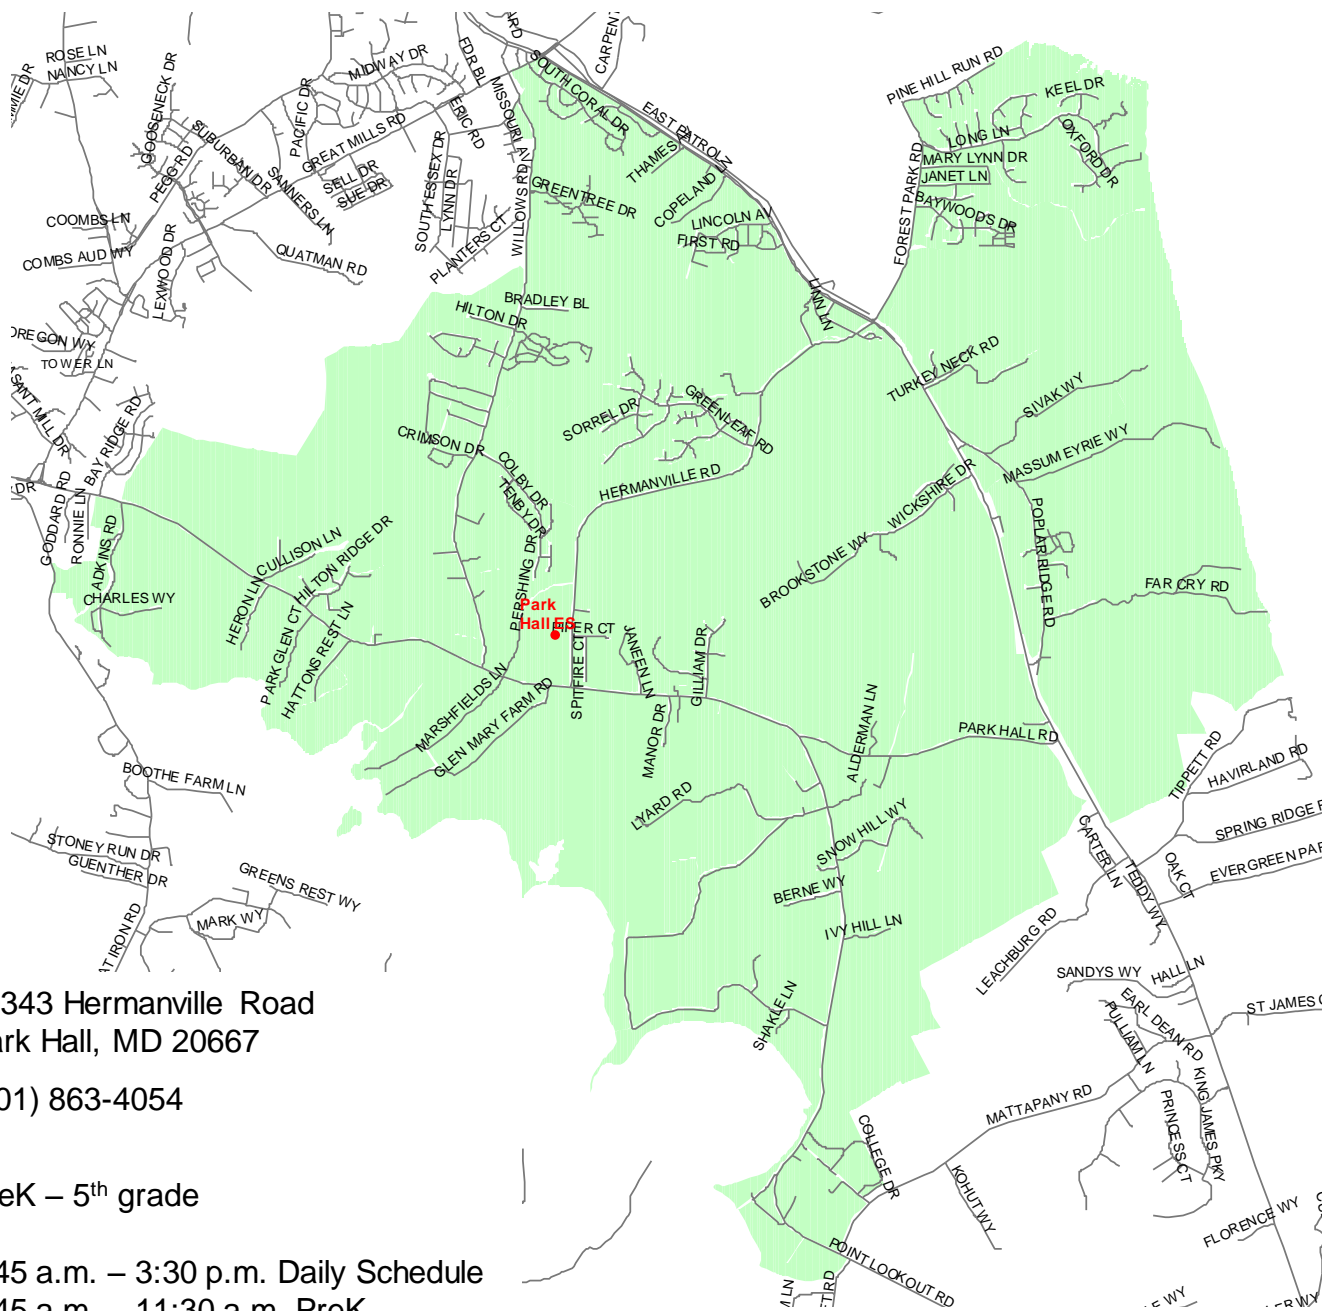

Park Hall Elementary School

St. Mary's County Public Schools
Department of Capital Planning
27190 Point Lookout Road
Loveville, MD 20656
(301) 475-4256, ext. 6

20343 Hermanville Road
Park Hall, MD 20667

(301) 863-4054

PreK – 5th grade

8:45 a.m. – 3:30 p.m. Daily Schedule

8:45 a.m. – 11:30 a.m. PreK

12:45 p.m. – 3:30 p.m. PreK

1:30 p.m. Early Dismissal

The information provided is only a guide to SMCPSS school district boundaries and facilities. SMCPSS has made substantial efforts to ensure the accuracy of the information. However, school boundary and facility information are subject to change. School boundaries may be unreliable for residents in new subdivisions or residents near a school district boundary. The user of this information understands the statements above and is taking full liability for any use of the data. For verification of any school boundary, please call the Department of Capital Planning at 301-475-4256, extension 6.

Route 235 and all auxiliary roads from Route 246, to and including Route 489, including Tulagi Place. Route 5 and all auxiliary roads, from but not including Bay Ridge Road, to but not including Mattapany Road. Willows Road and all auxiliary roads, excluding Shangri-La Drive.

2018 – 2019 School Boundary