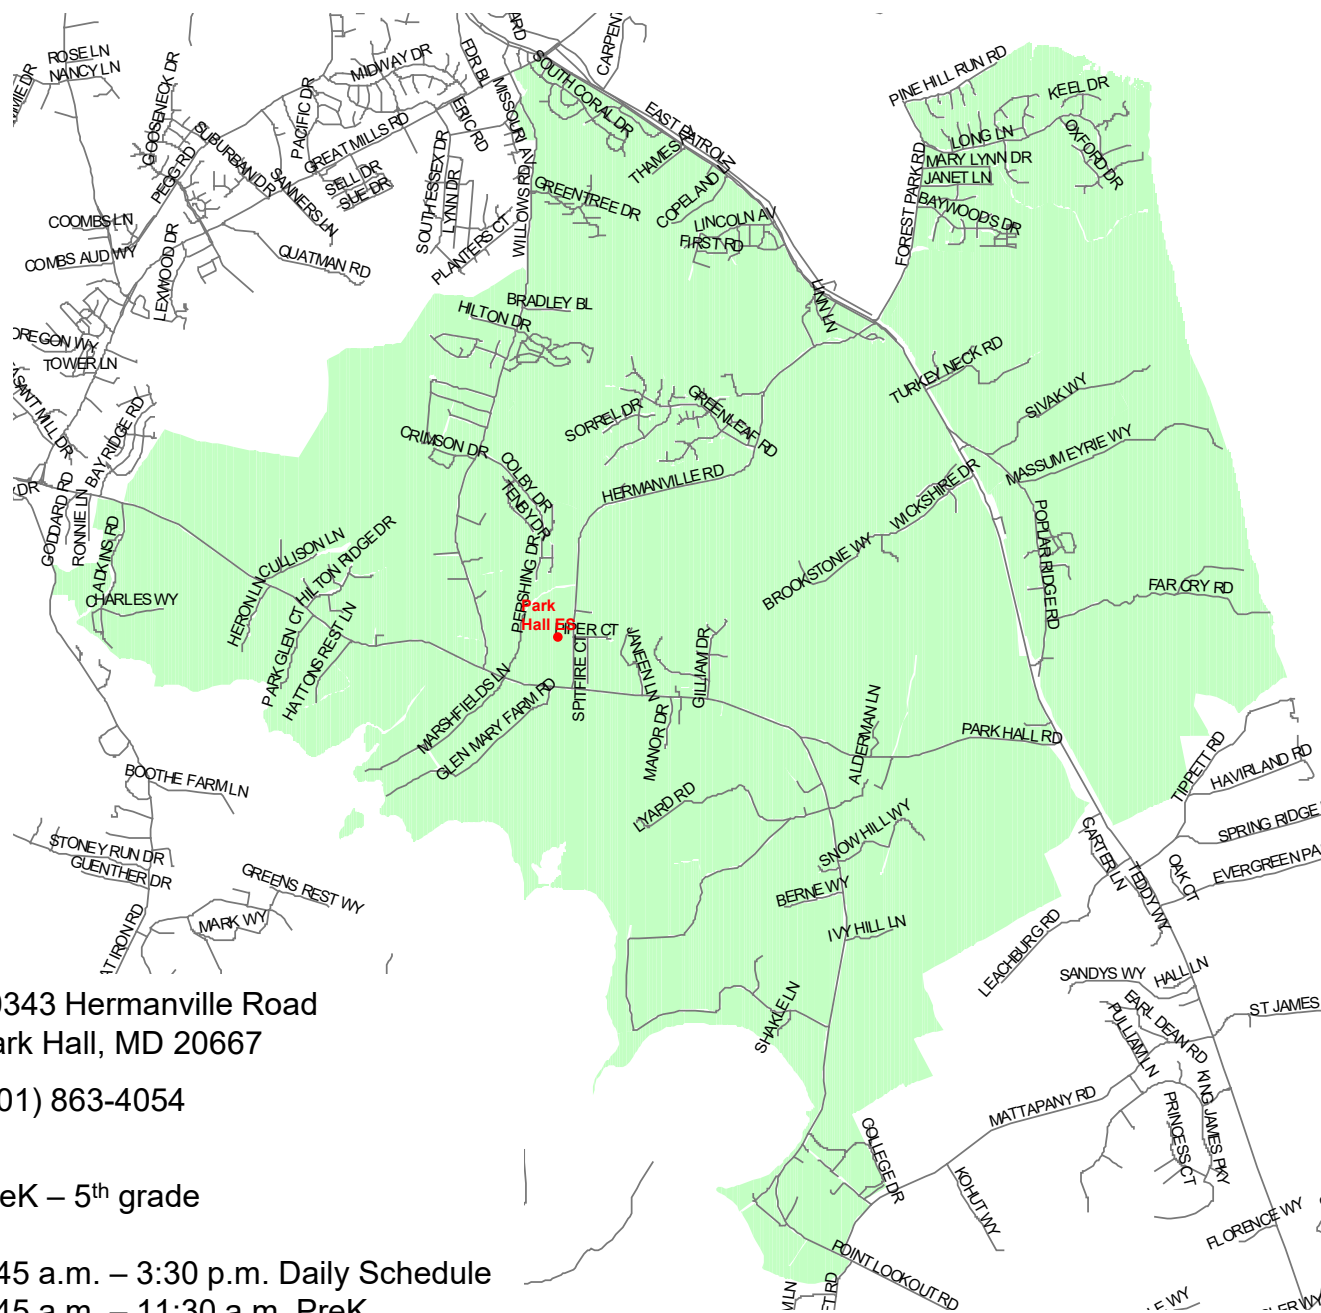

Park Hall Elementary School

St. Mary's County Public Schools
Department of Capital Planning
27190 Point Lookout Road
Loveville, MD 20656
(301) 475-4256, ext. 6

20343 Hermanville Road
Park Hall, MD 20667

(301) 863-4054

PreK – 5th grade

8:45 a.m. – 3:30 p.m. Daily Schedule

8:45 a.m. – 11:30 a.m. PreK

12:45 p.m. – 3:30 p.m. PreK

1:30 p.m. Early Dismissal

The information provided is only a guide to SMCPS school district boundaries and facilities. SMCPS has made substantial efforts to ensure the accuracy of the information. However, school boundary and facility information are subject to change. School boundaries may be unreliable for residents in new subdivisions or residents near a school district boundary. The user of this information understands the statements above and is taking full liability for any use of the data. For verification of any school boundary, please call the Department of Capital Planning at 301-475-4256, extension 6.

Route 235 and all auxiliary roads from Route 246, to and including Route 489, including Tulagi Place. Route 5 and all auxiliary roads, from but not including Bay Ridge Road, to but not including Mattapany Road. Willows Road and all auxiliary roads, excluding Shangri-La Drive.

2020 – 2021 School Boundary