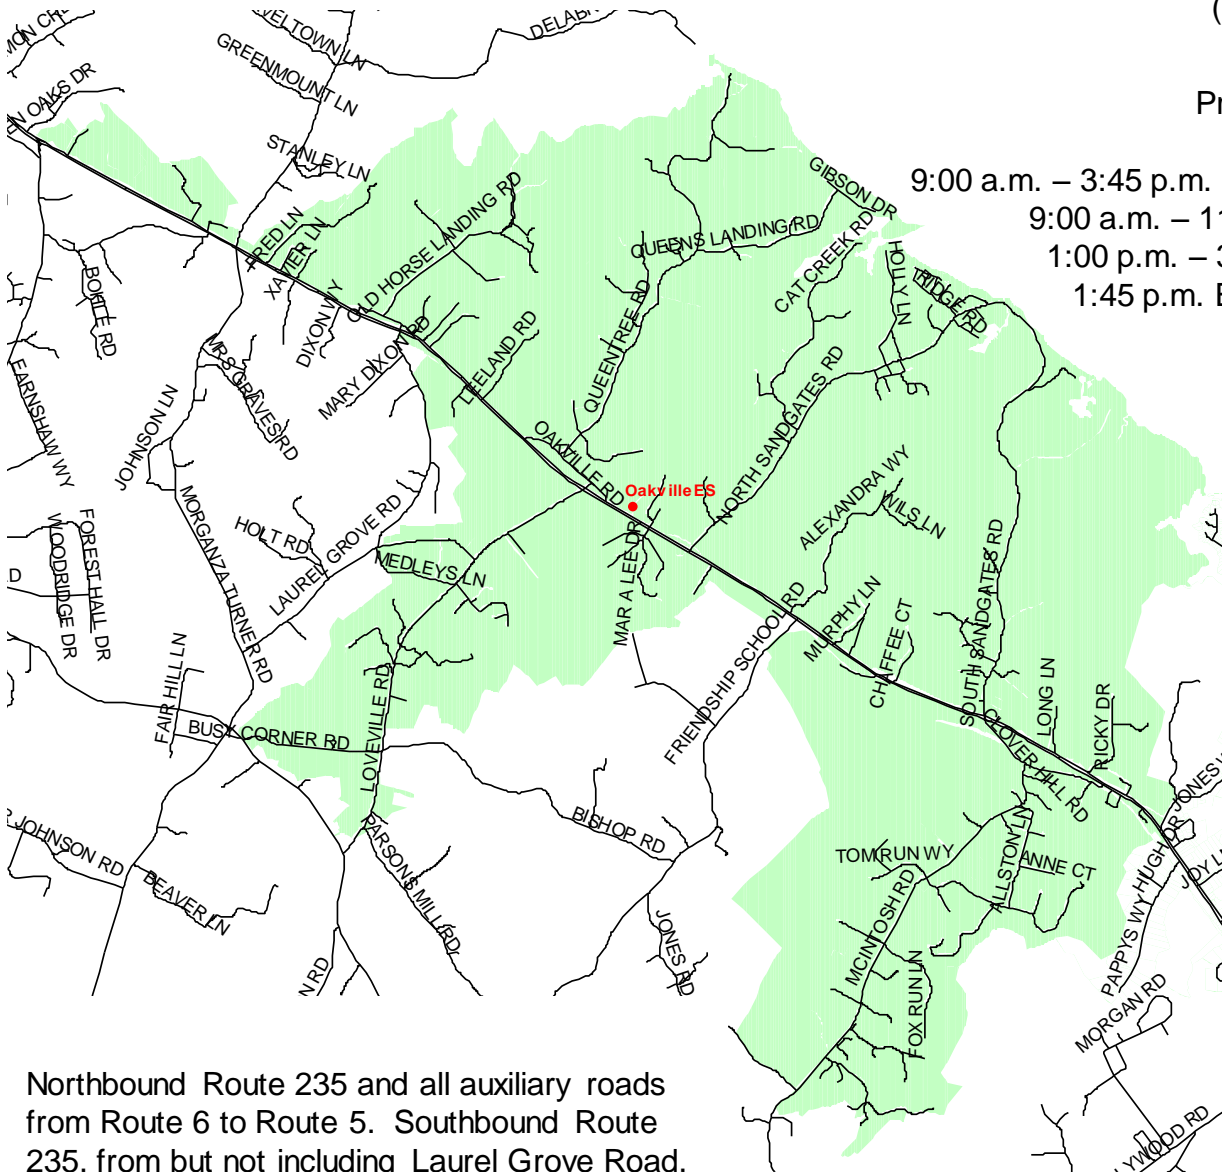

(301) 373-4365

PreK – 5th grade

9:00 a.m. – 3:45 p.m. Daily Schedule

9:00 a.m. – 11:45 a.m. PreK

1:00 p.m. – 3:45 p.m. PreK

1:45 p.m. Early Dismissal

Northbound Route 235 and all auxiliary roads from Route 6 to Route 5. Southbound Route 235, from but not including Laurel Grove Road, to but not including Jones Wharf Road. McIntosh Road and all auxiliary roads from Jones Road, to and including Clover Hill Road, excluding Jones Road. Route 247 and all auxiliary roads from Route 5 to Route 235, including Busy Corner Road, and excluding Bishop Road and Parsons Mill Road.

2018 – 2019 School Boundary