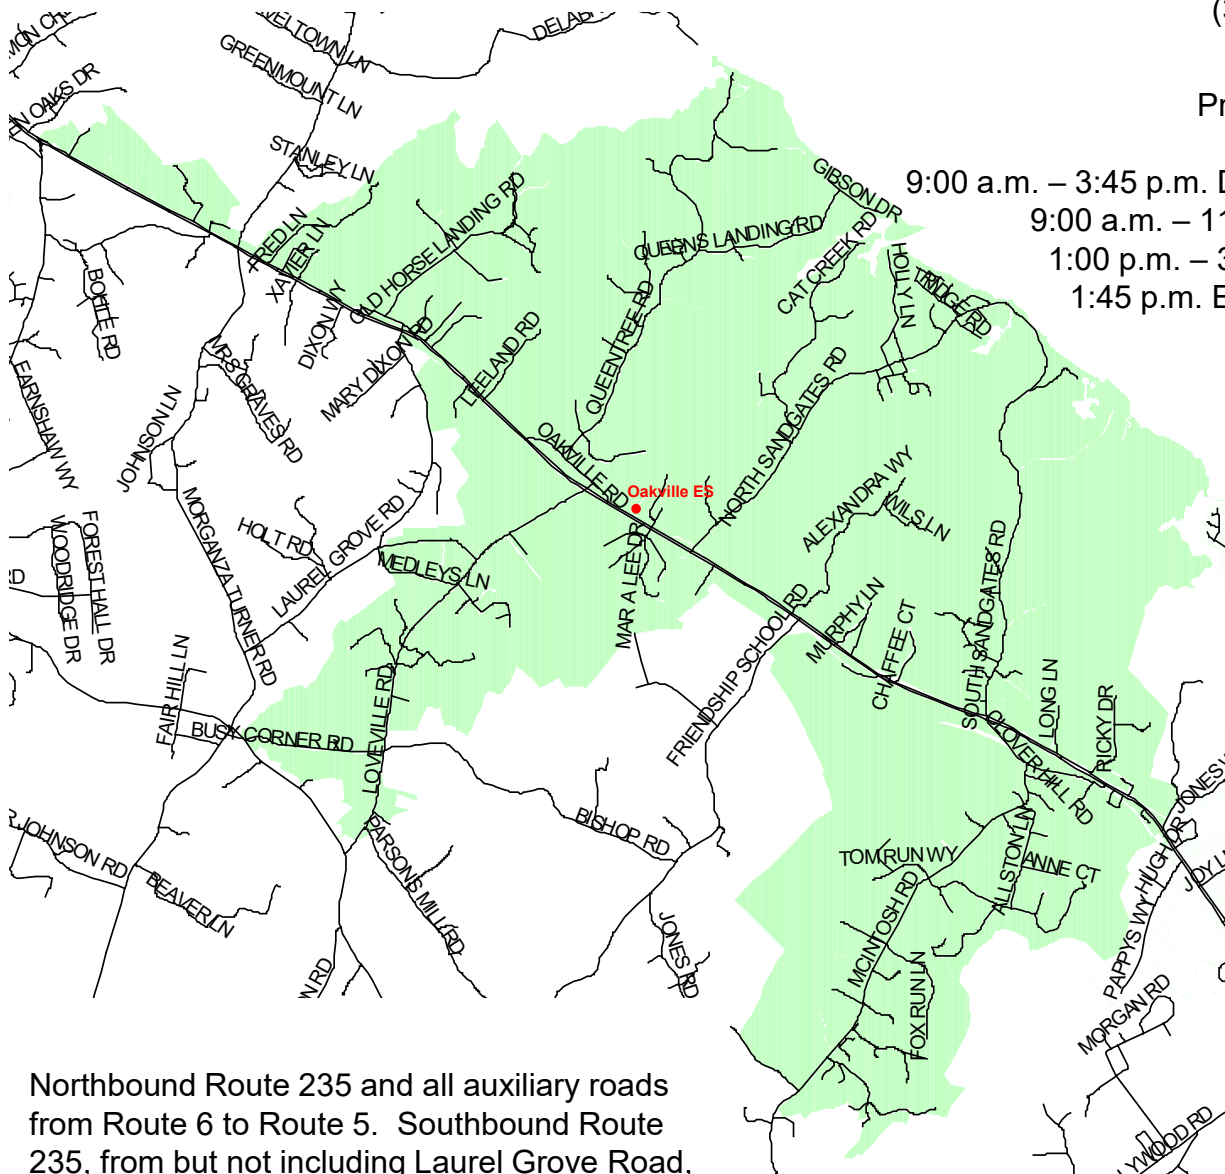

(301) 373-4365

PreK – 5th grade

9:00 a.m. – 3:45 p.m. Daily Schedule

9:00 a.m. – 11:45 a.m. PreK

1:00 p.m. – 3:45 p.m. PreK

1:45 p.m. Early Dismissal

Northbound Route 235 and all auxiliary roads from Route 6 to Route 5. Southbound Route 235, from but not including Laurel Grove Road, to but not including Jones Wharf Road. McIntosh Road and all auxiliary roads from Jones Road, to and including Clover Hill Road, excluding Jones Road. Route 247 and all auxiliary roads from Route 5 to Route 235, including Busy Corner Road, and excluding Bishop Road and Parsons Mill Road.