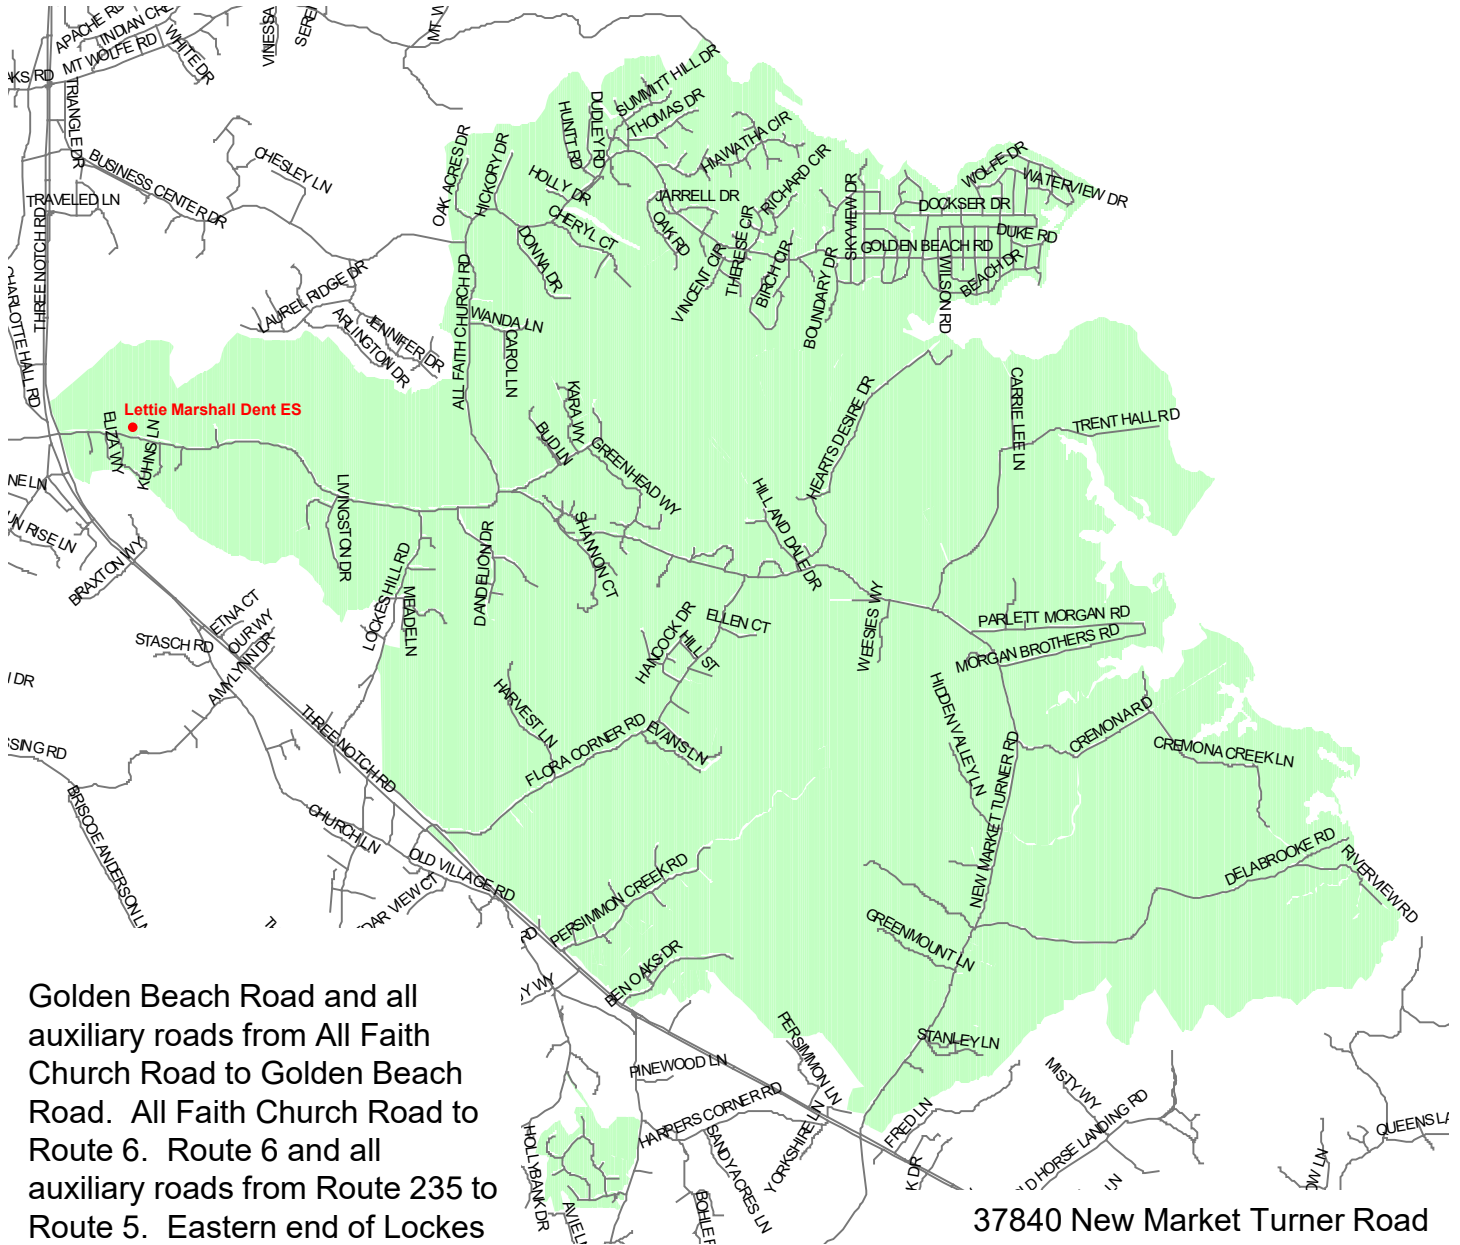

Lettie Marshall Dent Elementary School

St. Mary's County Public Schools
 Department of Capital Planning
 27190 Point Lookout Road
 Loveville, MD 20656
 (301) 475-4256, ext. 6

Golden Beach Road and all auxiliary roads from All Faith Church Road to Golden Beach Road. All Faith Church Road to Route 6. Route 6 and all auxiliary roads from Route 235 to Route 5. Eastern end of Lockes Hill Road. Route 5 from Harpers Corner Road, to and including Birch Manor. Route 5 and all auxiliary roads from Route 235 to Flora Corner Road.

The information provided is only a guide to SMCPS school district boundaries and facilities. SMCPS has made substantial efforts to ensure the accuracy of the information. However, school boundary and facility information are subject to change. School boundaries may be unreliable for residents in new subdivisions or residents near a school district boundary. The user of this information understands the statements above and is taking full liability for any use of the data. For verification of any school boundary, please call the Department of Capital Planning at 301-475-4256, extension 6.

37840 New Market Turner Road
 Mechanicsville, MD 20659
 (301) 472-4500

PreK – 5th Grade

9:00 a.m. - 3:45 p.m. Daily Schedule
 9:00 a.m. - 11:45 a.m. PreK
 1:00 p.m. - 3:45 p.m. PreK
 1:45 p.m. Early Dismissal

2020 – 2021 School Boundary