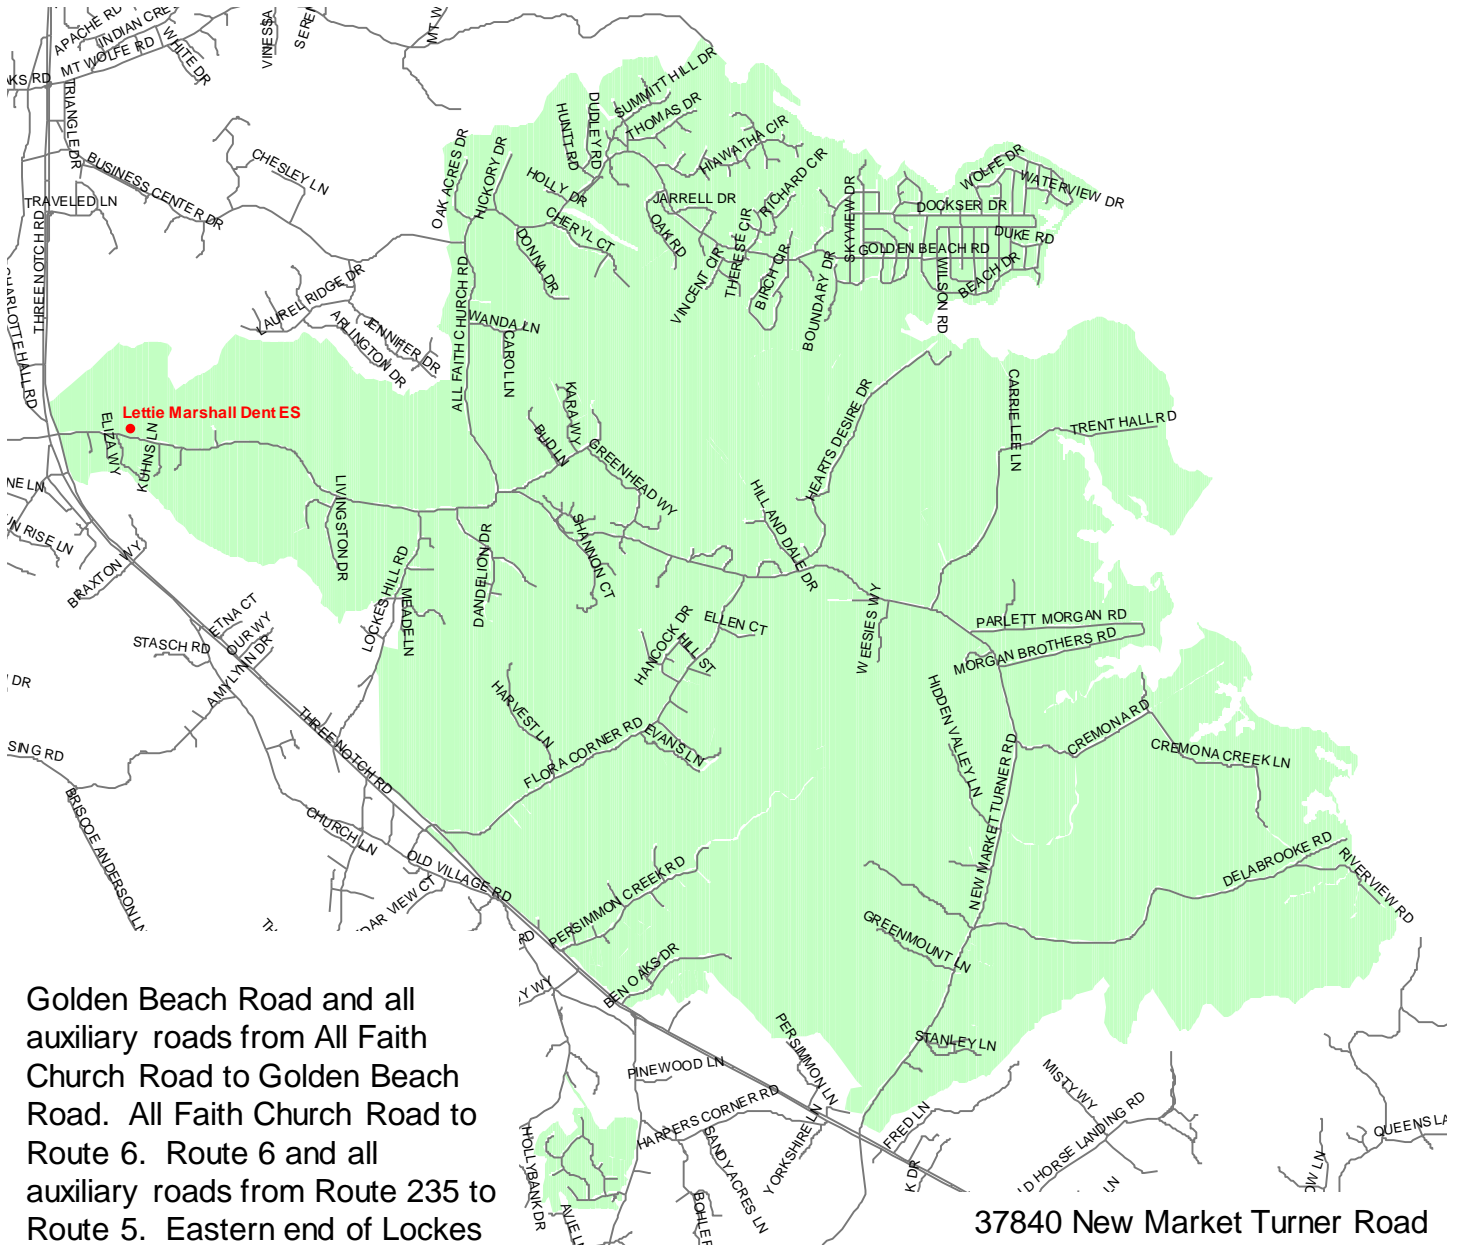

Lettie Marshall Dent Elementary School

St. Mary's County Public Schools
 Department of Capital Planning
 27190 Point Lookout Road
 Loveville, MD 20656
 (301) 475-4256, ext. 6

Golden Beach Road and all auxiliary roads from All Faith Church Road to Golden Beach Road. All Faith Church Road to Route 6. Route 6 and all auxiliary roads from Route 235 to Route 5. Eastern end of Lockes Hill Road. Route 5 from Harpers Corner Road, to and including Birch Manor. Route 5 and all auxiliary roads from Route 235 to Flora Corner Road.

The information provided is only a guide to SMCPSS school district boundaries and facilities. SMCPSS has made substantial efforts to ensure the accuracy of the information. However, school boundary and facility information are subject to change. School boundaries may be unreliable for residents in new subdivisions or residents near a school district boundary. The user of this information understands the statements above and is taking full liability for any use of the data. For verification of any school boundary, please call the Department of Capital Planning at 301-475-4256, extension 6.

37840 New Market Turner Road
 Mechanicsville, MD 20659
 (301) 472-4500

PreK – 5th Grade

9:00 a.m. - 3:45 p.m. Daily Schedule
 9:00 a.m. - 11:45 a.m. PreK
 1:00 p.m. - 3:45 p.m. PreK
 1:45 p.m. Early Dismissal

2018 – 2019 School Boundary