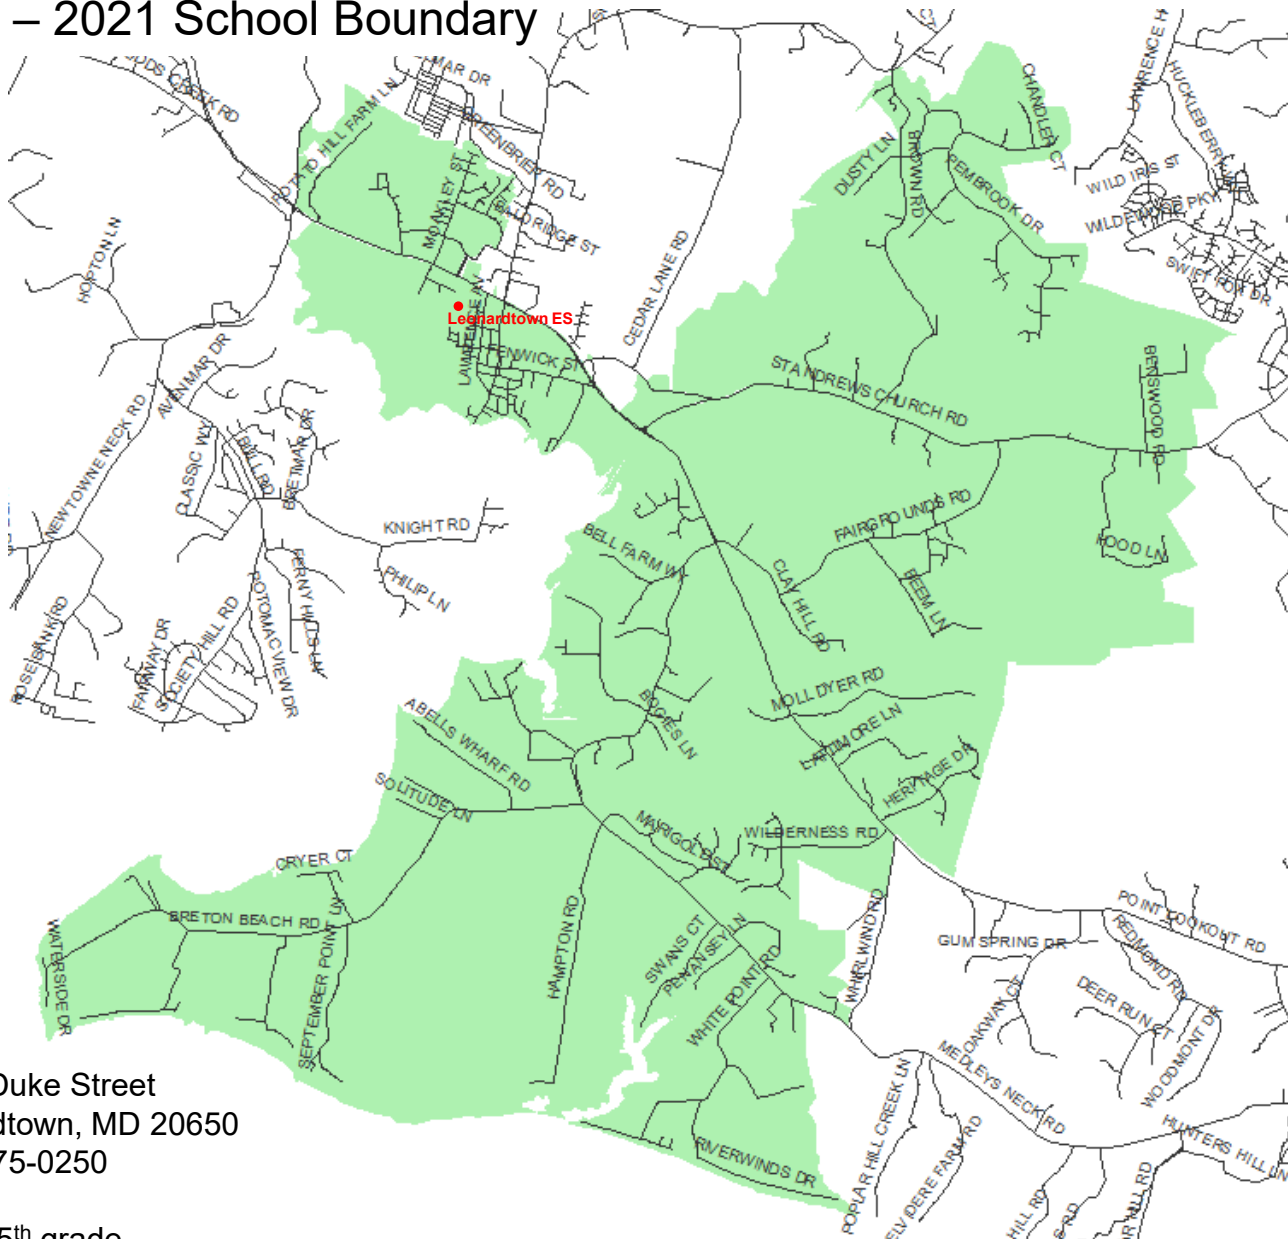

# Leonardtwn Elementary School

St. Mary's County Public Schools  
Department of Capital Planning  
27190 Point Lookout Road  
Loveville, MD 20656  
(301) 475-4256, ext. 6

## 2020 – 2021 School Boundary

22885 Duke Street  
Leonardtwn, MD 20650  
(301) 475-0250

PreK – 5<sup>th</sup> grade

9:00 a.m. – 3:45 p.m. Daily Schedule

9:00 a.m. – 11:45 a.m. PreK

1:00 p.m. – 3:45 p.m. PreK

Northbound Route 5 and all auxiliary roads from but not including Whirlwind Road, to but not including Cedar Lane Court. Northbound Route 5 and all auxiliary roads from but not including Route 245, to but not including Route 243. Southbound Route 5 and all auxiliary roads from but not including Route 243 to but not including Whirlwind Road. Route 4 and all auxiliary roads, from but not including Indian Bridge Road to Route 5. Route 244 and all auxiliary roads from Whirlwind Road to Route 5, excluding Whirlwind Road.