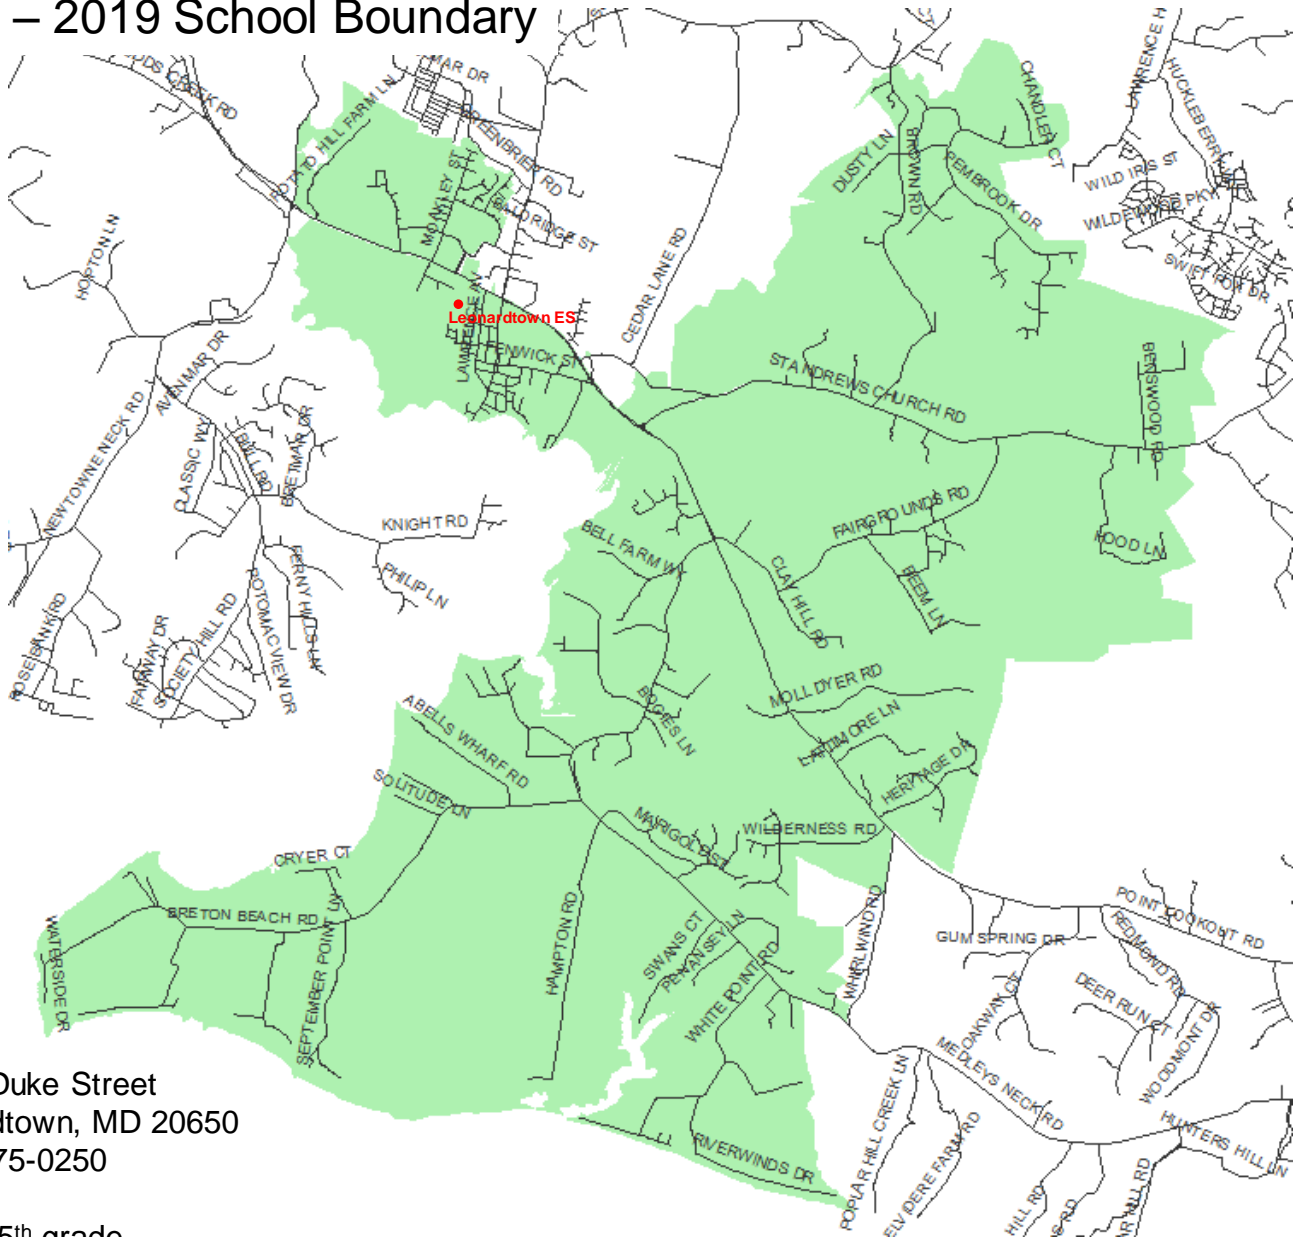

Leonardtwn Elementary School

St. Mary's County Public Schools
Department of Capital Planning
27190 Point Lookout Road
Loveville, MD 20656
(301) 475-4256, ext. 6

2018 – 2019 School Boundary

22885 Duke Street
Leonardtwn, MD 20650
(301) 475-0250

PreK – 5th grade

9:00 a.m. – 3:45 p.m. Daily Schedule

9:00 a.m. – 11:45 a.m. PreK

1:00 p.m. – 3:45 p.m. PreK

1:45 p.m. Early Dismissal

The information provided is only a guide to SMCPSS school district boundaries and facilities. SMCPSS has made substantial efforts to ensure the accuracy of the information. However, school boundary and facility information are subject to change. School boundaries may be unreliable for residents in new subdivisions or residents near a school district boundary. The user of this information understands the statements above and is taking full liability for any use of the data. For verification of any school boundary, please call the Department of Capital Planning at 301-475-4256, extension 6.

Northbound Route 5 and all auxiliary roads from but not including Whirlwind Road, to but not including Cedar Lane Court. Northbound Route 5 and all auxiliary roads from but not including Route 245, to but not including Route 243. Southbound Route 5 and all auxiliary roads from but not including Route 243 to but not including Whirlwind Road. Route 4 and all auxiliary roads, from but not including Indian Bridge Road to Route 5. Route 244 and all auxiliary roads from Whirlwind Road to Route 5, excluding Whirlwind Road.