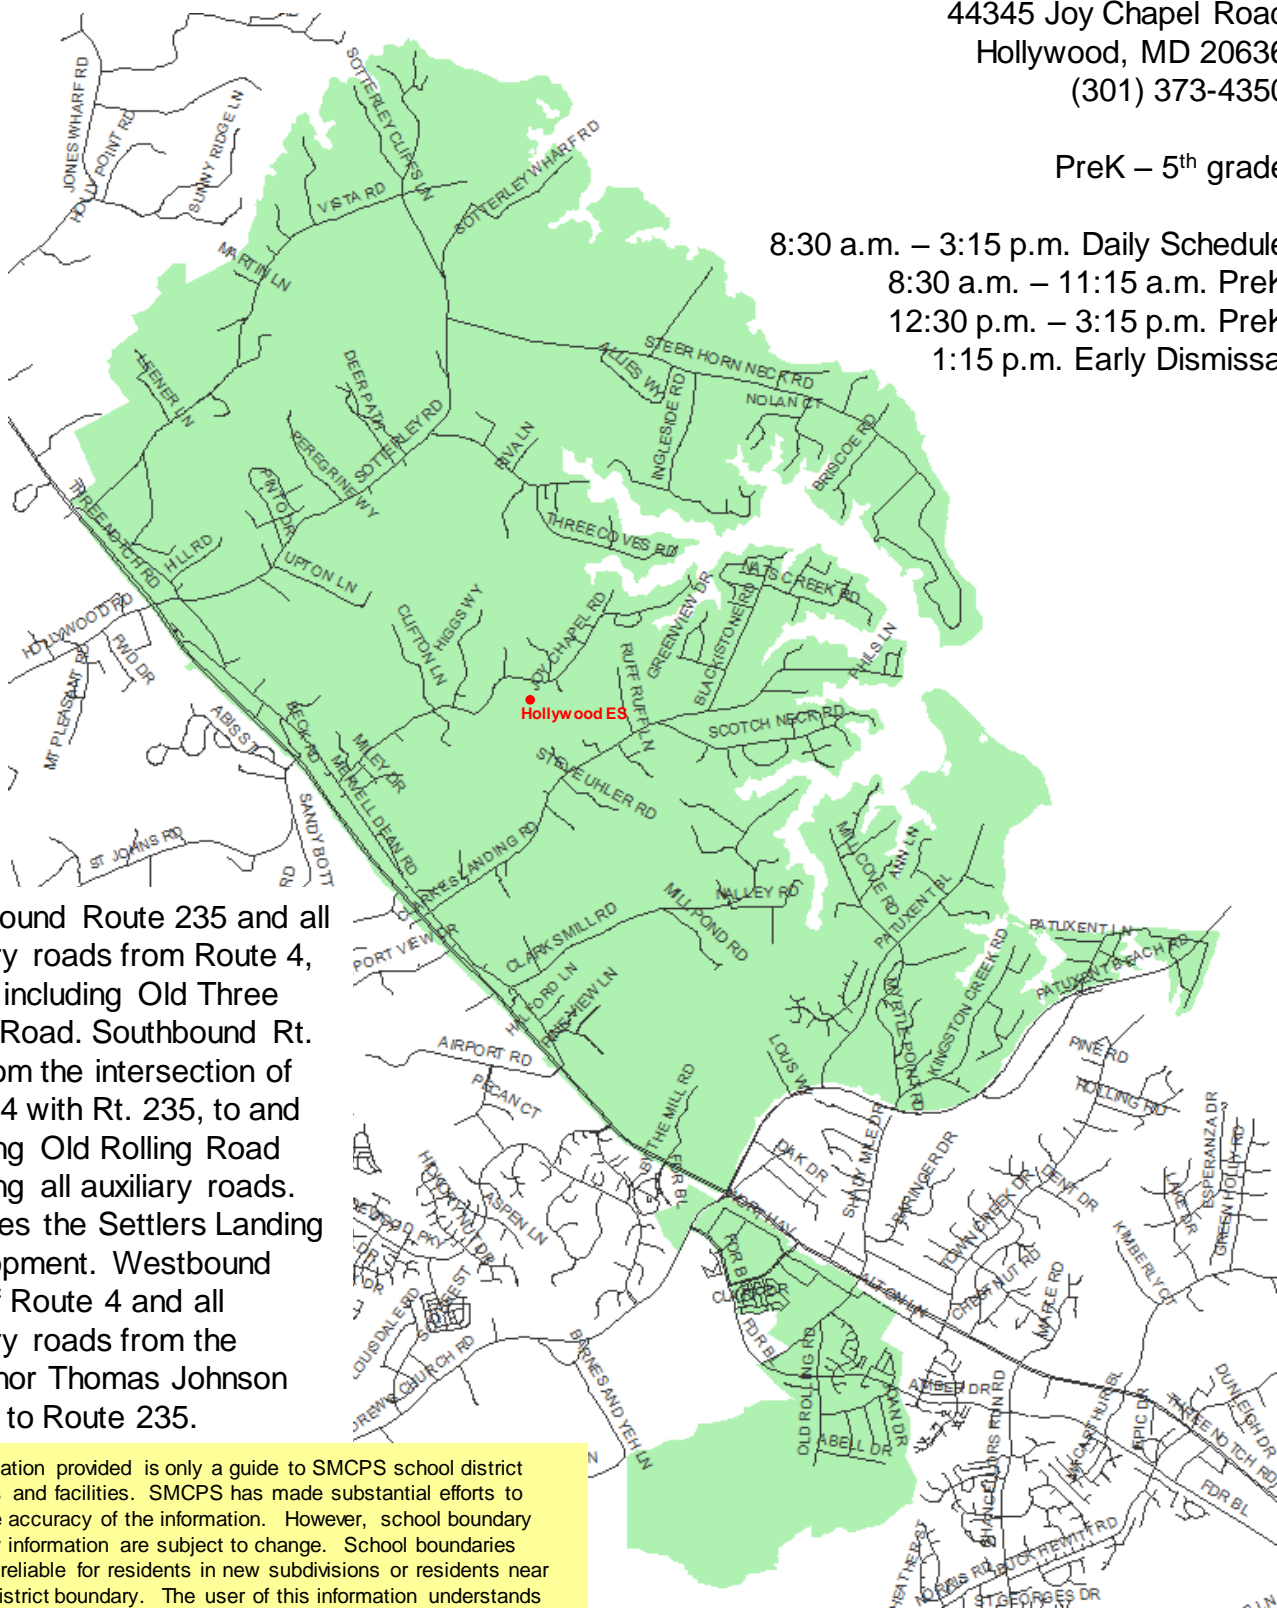

Hollywood Elementary School

St. Mary's County Public Schools
 Department of Capital Planning
 27190 Point Lookout Road
 Loveville, MD 20656
 (301) 475-4256, ext. 6

44345 Joy Chapel Road
 Hollywood, MD 20636
 (301) 373-4350

PreK – 5th grade

8:30 a.m. – 3:15 p.m. Daily Schedule
 8:30 a.m. – 11:15 a.m. PreK
 12:30 p.m. – 3:15 p.m. PreK
 1:15 p.m. Early Dismissal

Northbound Route 235 and all auxiliary roads from Route 4, to and including Old Three Notch Road. Southbound Rt. 235 from the intersection of Route 4 with Rt. 235, to and including Old Rolling Road including all auxiliary roads. Excludes the Settlers Landing Development. Westbound lane of Route 4 and all auxiliary roads from the Governor Thomas Johnson Bridge to Route 235.

2018 – 2019 School Boundary