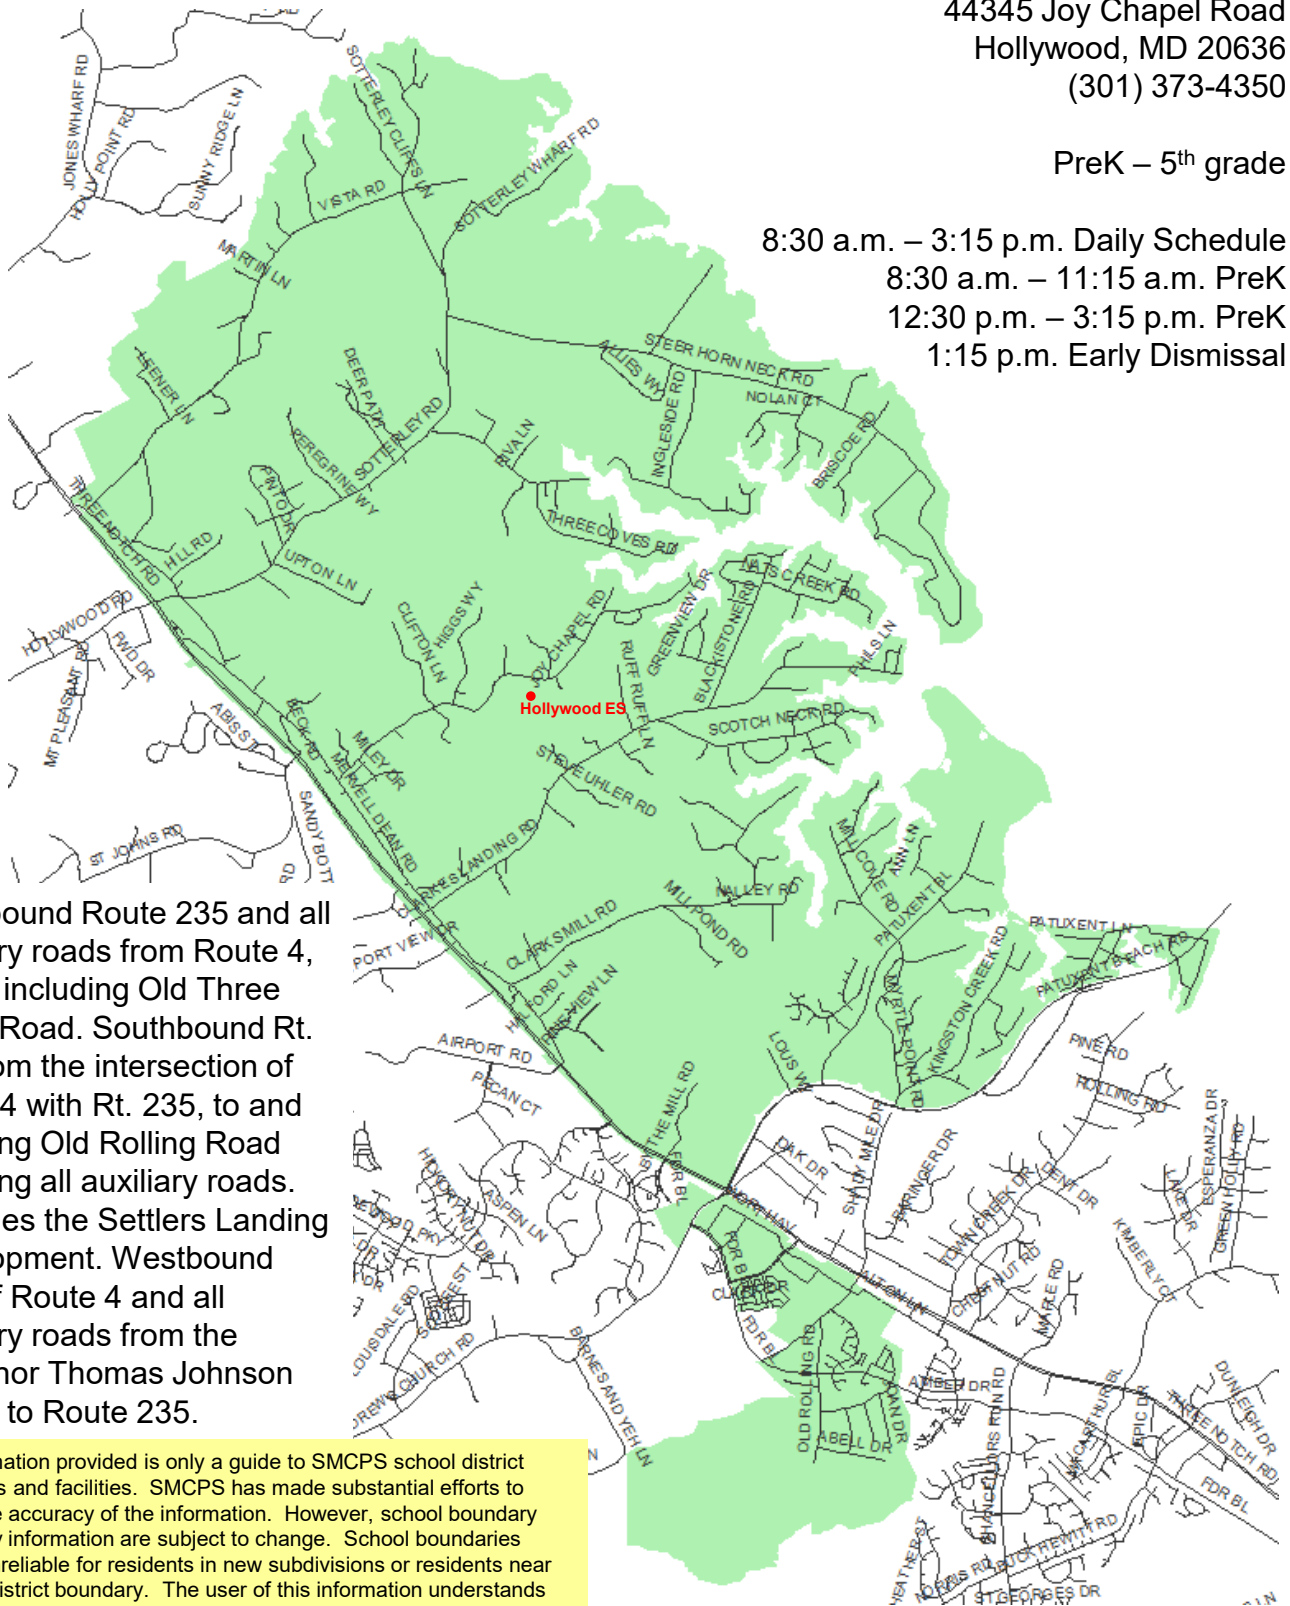

Hollywood Elementary School

St. Mary's County Public Schools
 Department of Capital Planning
 27190 Point Lookout Road
 Loveville, MD 20656
 (301) 475-4256, ext. 6

44345 Joy Chapel Road
 Hollywood, MD 20636
 (301) 373-4350

PreK – 5th grade

8:30 a.m. – 3:15 p.m. Daily Schedule
 8:30 a.m. – 11:15 a.m. PreK
 12:30 p.m. – 3:15 p.m. PreK
 1:15 p.m. Early Dismissal

Northbound Route 235 and all auxiliary roads from Route 4, to and including Old Three Notch Road. Southbound Rt. 235 from the intersection of Route 4 with Rt. 235, to and including Old Rolling Road including all auxiliary roads. Excludes the Settlers Landing Development. Westbound lane of Route 4 and all auxiliary roads from the Governor Thomas Johnson Bridge to Route 235.

2020 – 2021 School Boundary