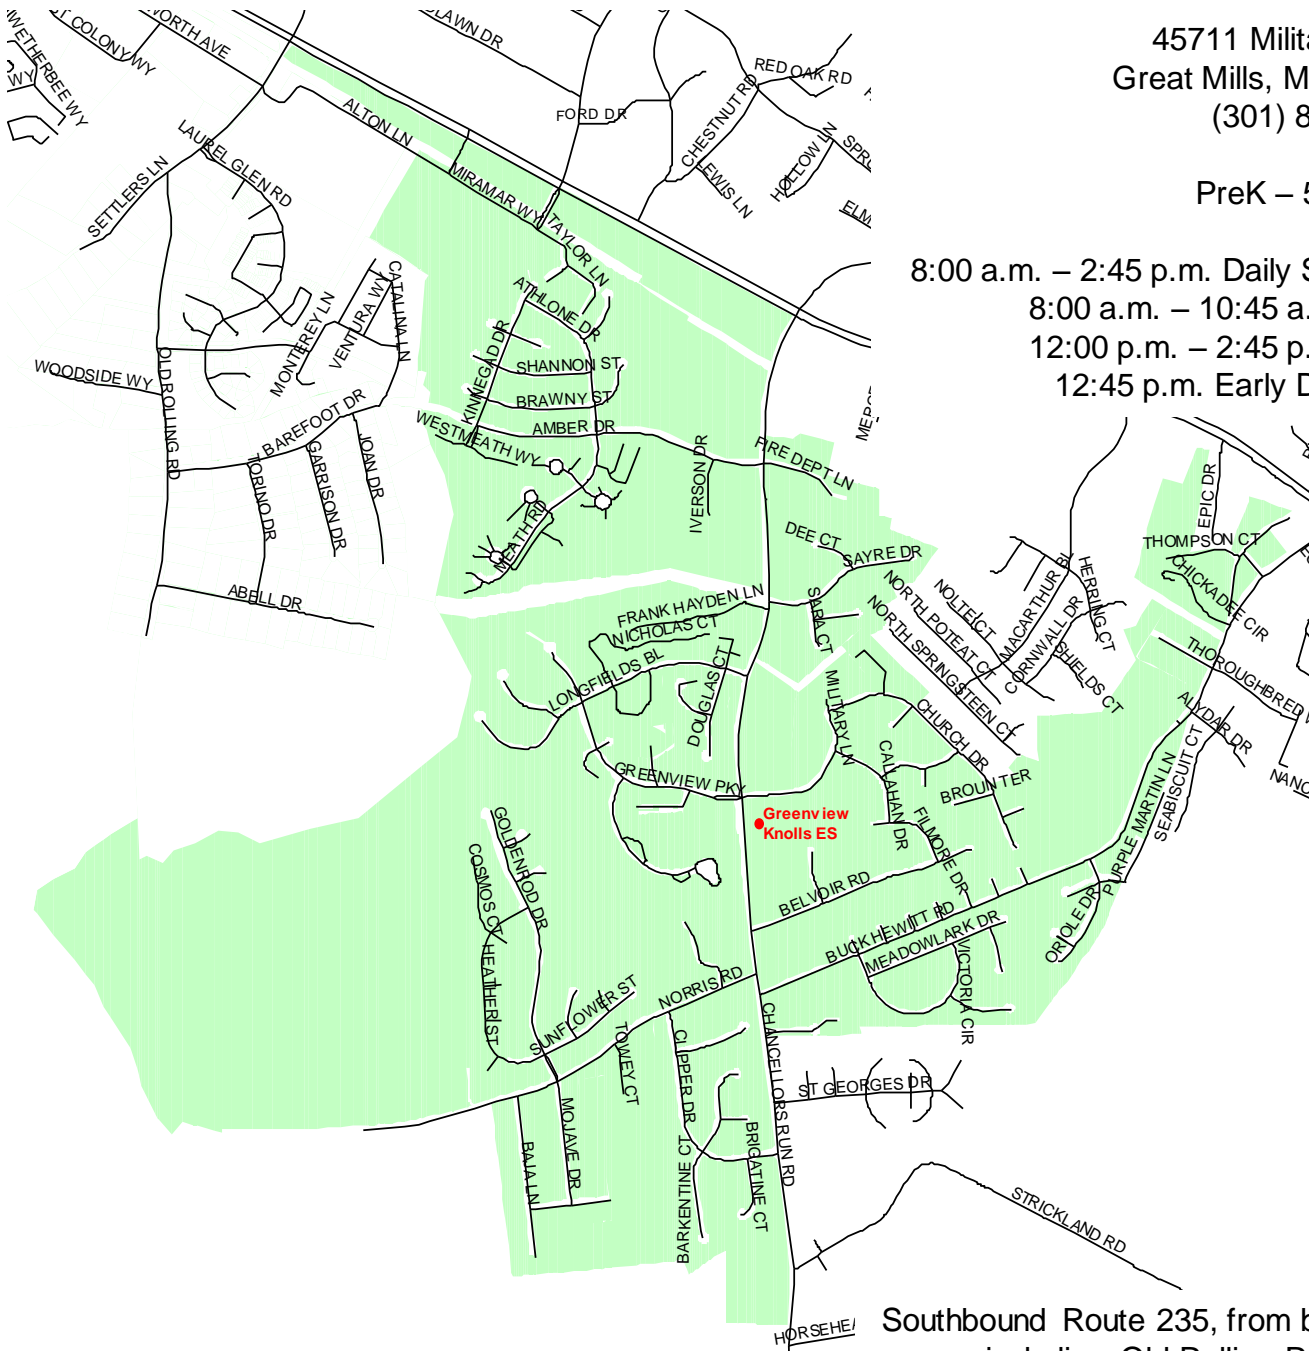

Greenview Knolls Elementary School

St. Mary's County Public Schools
Department of Capital Planning
27190 Point Lookout Road
Loveville, MD 20656
(301) 475-4256, ext. 6

45711 Military Lane
Great Mills, MD 20634
(301) 863-4095

PreK – 5th grade

8:00 a.m. – 2:45 p.m. Daily Schedule
8:00 a.m. – 10:45 a.m. PreK
12:00 p.m. – 2:45 p.m. PreK
12:45 p.m. Early Dismissal

Southbound Route 235, from but not including Old Rolling Road to Chancellors Run Road. Chancellors Run Road and all auxiliary roads from Route 235, to and including Heard's Estates and Locust Glen, excluding St. George's Hundred. Excludes Scott Circle.

2018 – 2019 School Boundary