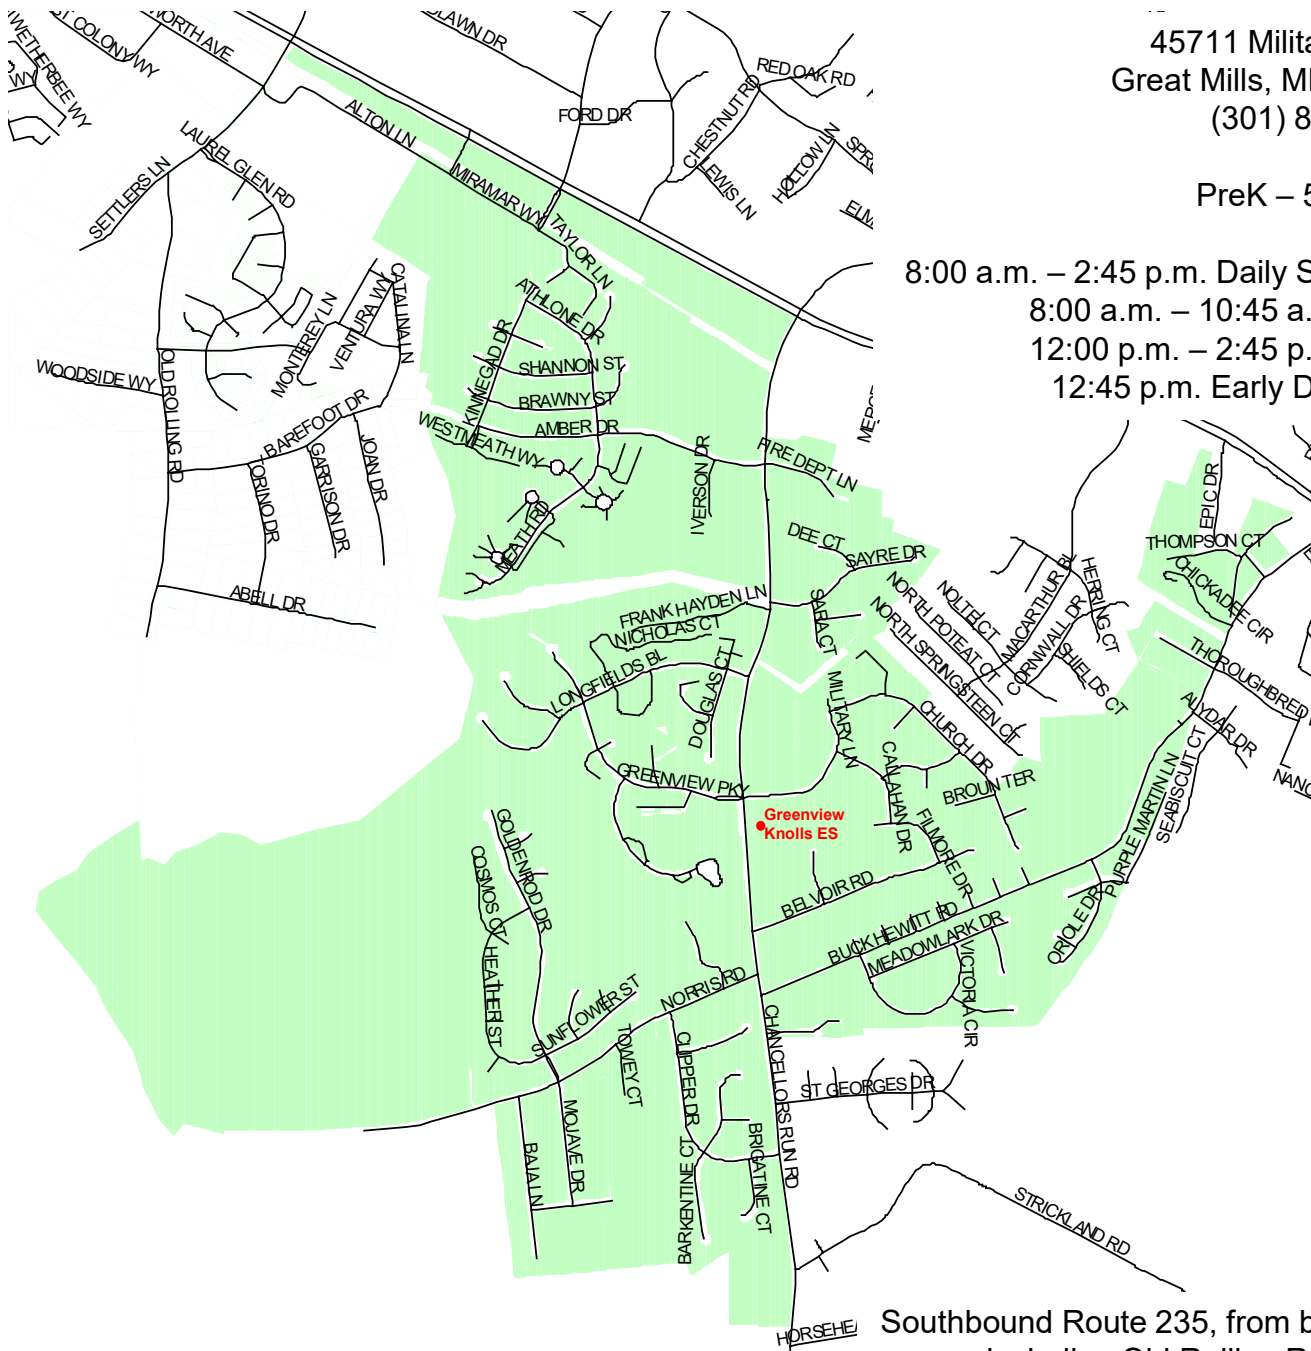

Greenview Knolls Elementary School

St. Mary's County Public Schools
Department of Capital Planning
27190 Point Lookout Road
Loveville, MD 20656
(301) 475-4256, ext. 6

45711 Military Lane
Great Mills, MD 20634
(301) 863-4095

PreK – 5th grade

8:00 a.m. – 2:45 p.m. Daily Schedule
8:00 a.m. – 10:45 a.m. PreK
12:00 p.m. – 2:45 p.m. PreK
12:45 p.m. Early Dismissal

The information provided is only a guide to SMCPSS school district boundaries and facilities. SMCPSS has made substantial efforts to ensure the accuracy of the information. However, school boundary and facility information are subject to change. School boundaries may be unreliable for residents in new subdivisions or residents near a school district boundary. The user of this information understands the statements above and is taking full liability for any use of the data. For verification of any school boundary, please call the Department of Capital Planning at 301-475-4256, extension 6.

Southbound Route 235, from but not including Old Rolling Road to Chancellors Run Road. Chancellors Run Road and all auxiliary roads from Route 235, to and including Heard's Estates and Locust Glen, excluding St. George's Hundred. Excludes Scott Circle.

2020 – 2021 School Boundary