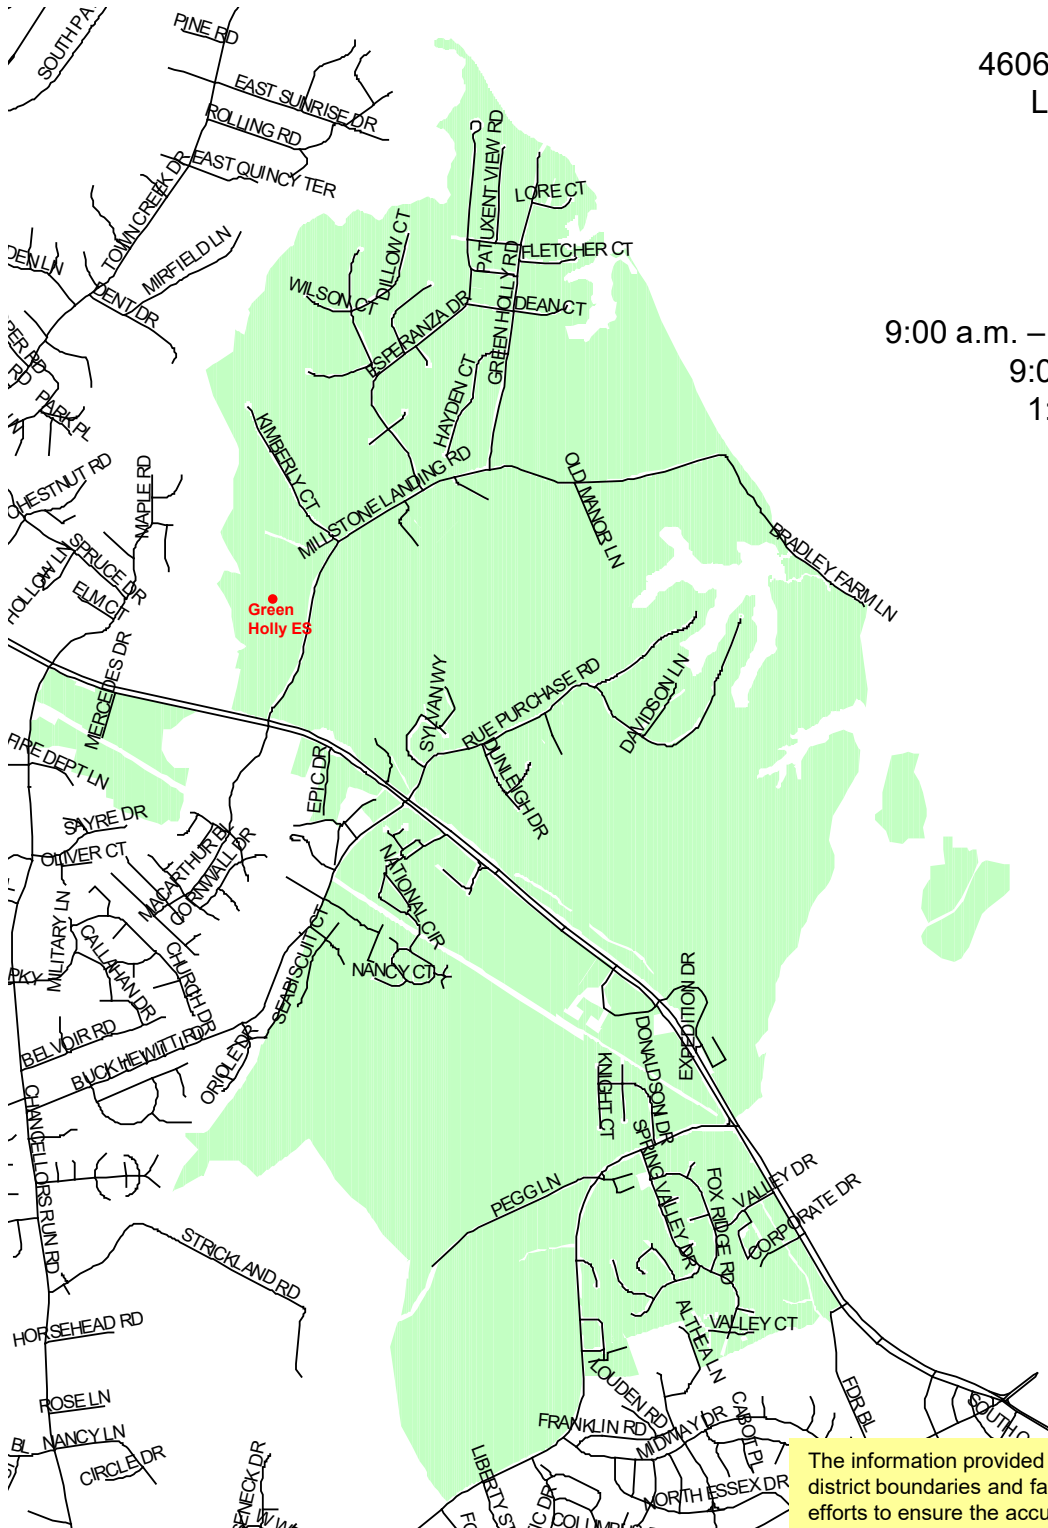

# Green Holly Elementary School

St. Mary's County Public Schools  
Department of Capital Planning  
27190 Point Lookout Road  
Loveville, MD 20656  
(301) 475-4256, ext. 6

46060 Millstone Landing Road  
Lexington Park, MD 20653  
(301) 863-4064

Judy Center  
PreK – 5<sup>th</sup> grade

9:00 a.m. – 3:45 p.m. Daily Schedule  
9:00 a.m. – 11:45 a.m. PreK  
1:00 p.m. – 3:45 p.m. PreK  
1:45 p.m. Early Dismissal

Northbound Route 235 from Pegg's Road, to and including Millstone Landing Road. Southbound Route 235 and all auxiliary roads from Route 237, to but not including FDR Boulevard, including Spring Valley, excluding Buck Hewitt Road and all auxiliary roads. Includes Scott Circle. Pegg's Road and all auxiliary roads from Route 235, to but not including Forest Run Drive. Students living on board Naval Air Station Patuxent River in Conrad Heights and Lovell Court only.