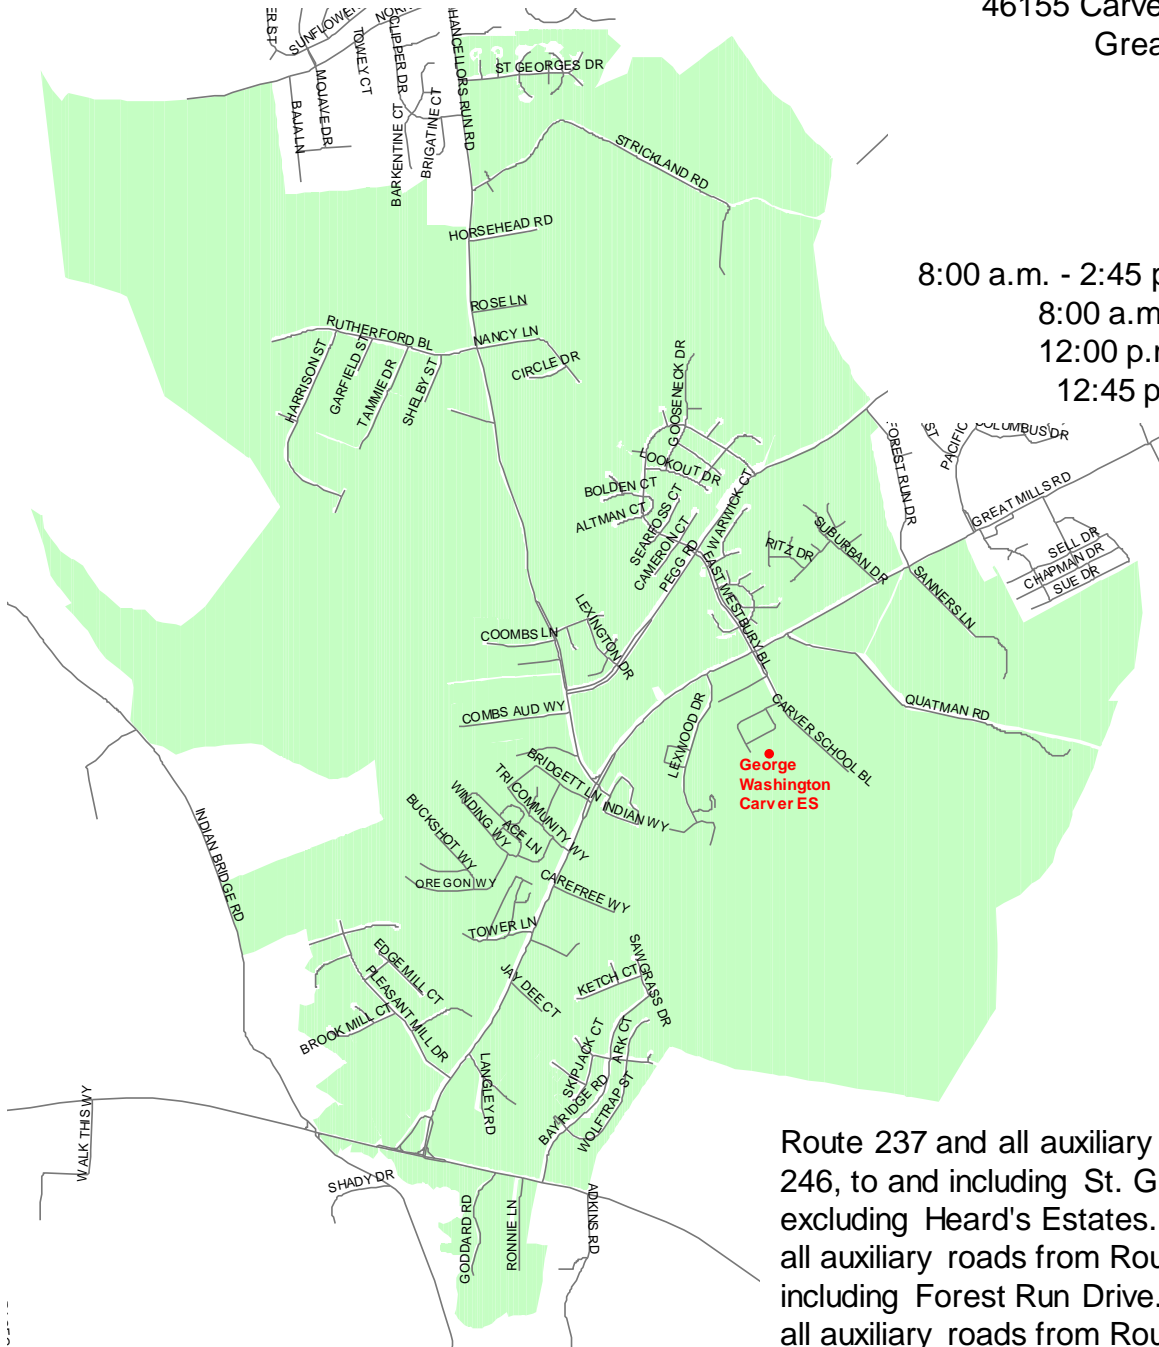

George Washington Carver Elementary School

St. Mary's County Public Schools
 Department of Capital Planning
 27190 Point Lookout Road
 Loveville, MD 20656
 (301) 475-4256, ext. 6

46155 Carver School Boulevard
 Great Mills, MD 20634
 (301) 863-4076

Judy Center
 PreK – 5th Grade

8:00 a.m. - 2:45 p.m. Daily Schedule
 8:00 a.m. - 10:45 a.m. PreK
 12:00 p.m. - 2:45 p.m. PreK
 12:45 p.m. Early Dismissal

Route 237 and all auxiliary roads from Route 246, to and including St. George's Hundred, excluding Heard's Estates. Pegg's Road and all auxiliary roads from Route 237, to but not including Forest Run Drive. Route 246 and all auxiliary roads from Route 5, to and including Sanners Lane, excluding Forest Run Drive. Route 5 and all auxiliary roads, from but not including Flat Iron Road, to and including Bay Ridge Road.

2018 – 2019 School Boundary

The information provided is only a guide to SMCPSS school district boundaries and facilities. SMCPSS has made substantial efforts to ensure the accuracy of the information. However, school boundary and facility information are subject to change. School boundaries may be unreliable for residents in new subdivisions or residents near a school district boundary. The user of this information understands the statements above and is taking full liability for any use of the data. For verification of any school boundary, please call the Department of Capital Planning at 301-475-4256, extension 6.