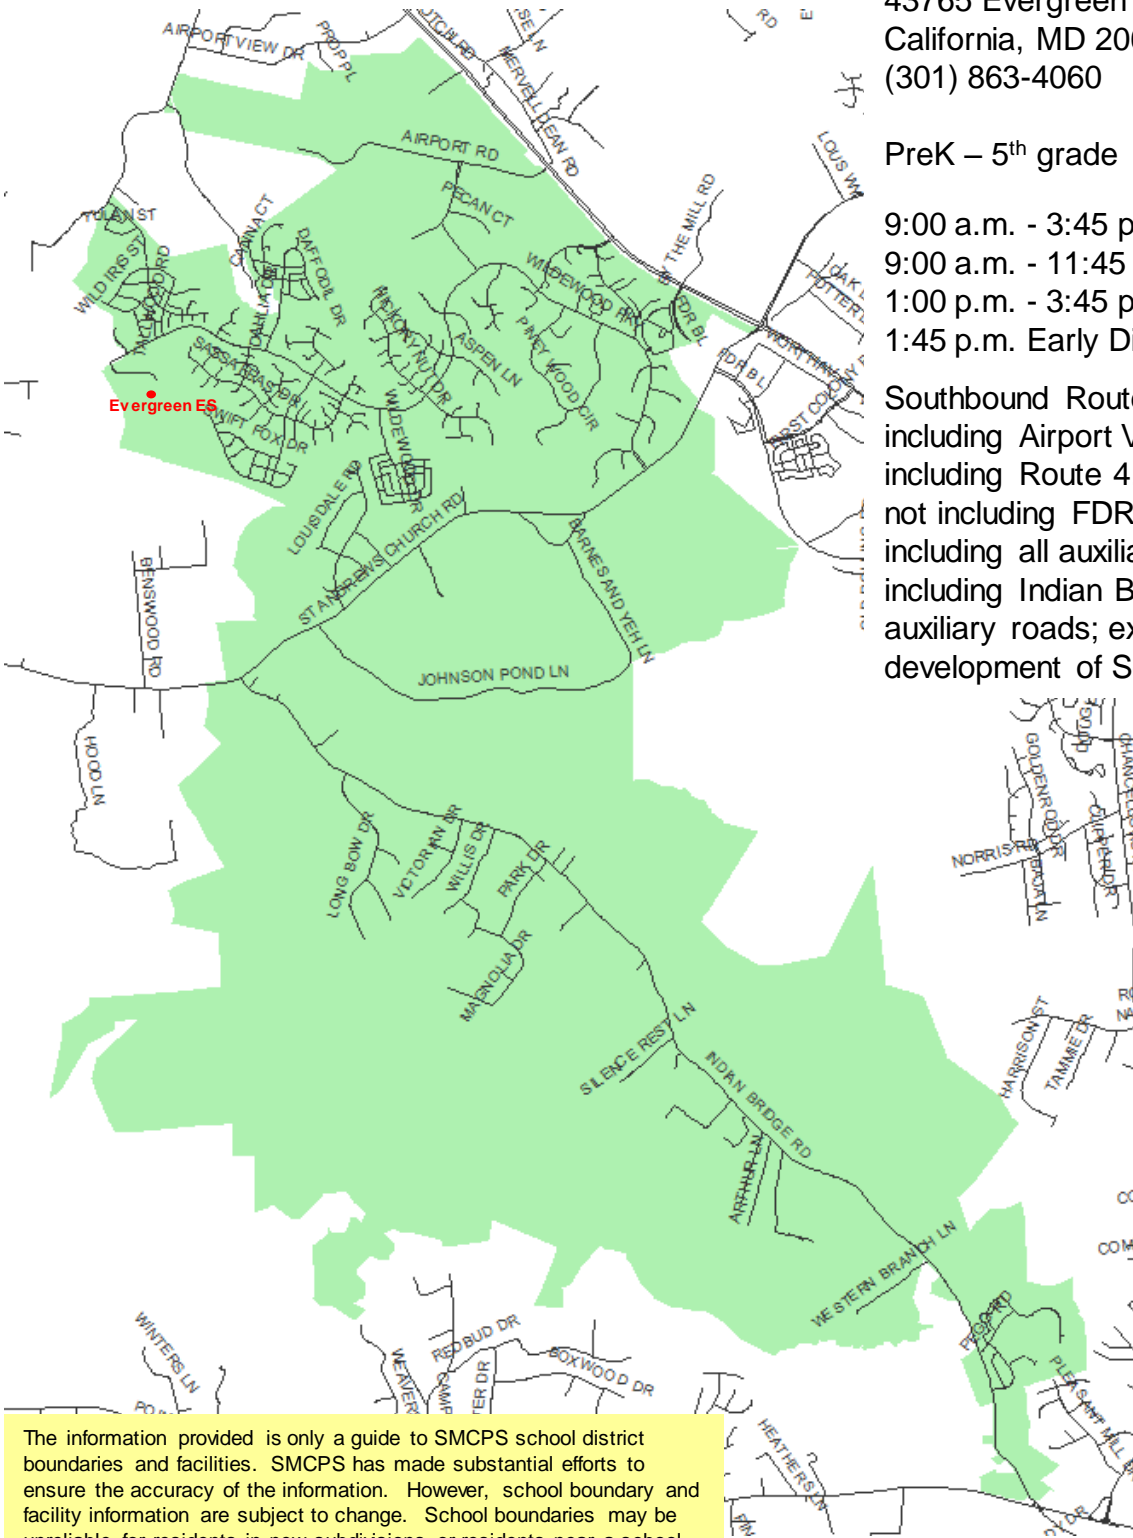

Evergreen Elementary School

St. Mary's County Public Schools
 Department of Capital Planning
 27190 Point Lookout Road
 Loveville, MD 20656
 (301) 475-4256, ext. 6

43765 Evergreen Way
 California, MD 20619
 (301) 863-4060

PreK – 5th grade

9:00 a.m. - 3:45 p.m. Daily Schedule
 9:00 a.m. - 11:45 a.m. PreK
 1:00 p.m. - 3:45 p.m. PreK
 1:45 p.m. Early Dismissal

Southbound Route 235, from but not including Airport View Drive, to but not including Route 4. Route 4, from but not including FDR Boulevard, including all auxiliary roads, to and including Indian Bridge Road and all auxiliary roads; excluding the development of Settlers Landing.

2018 – 2019 School Boundary