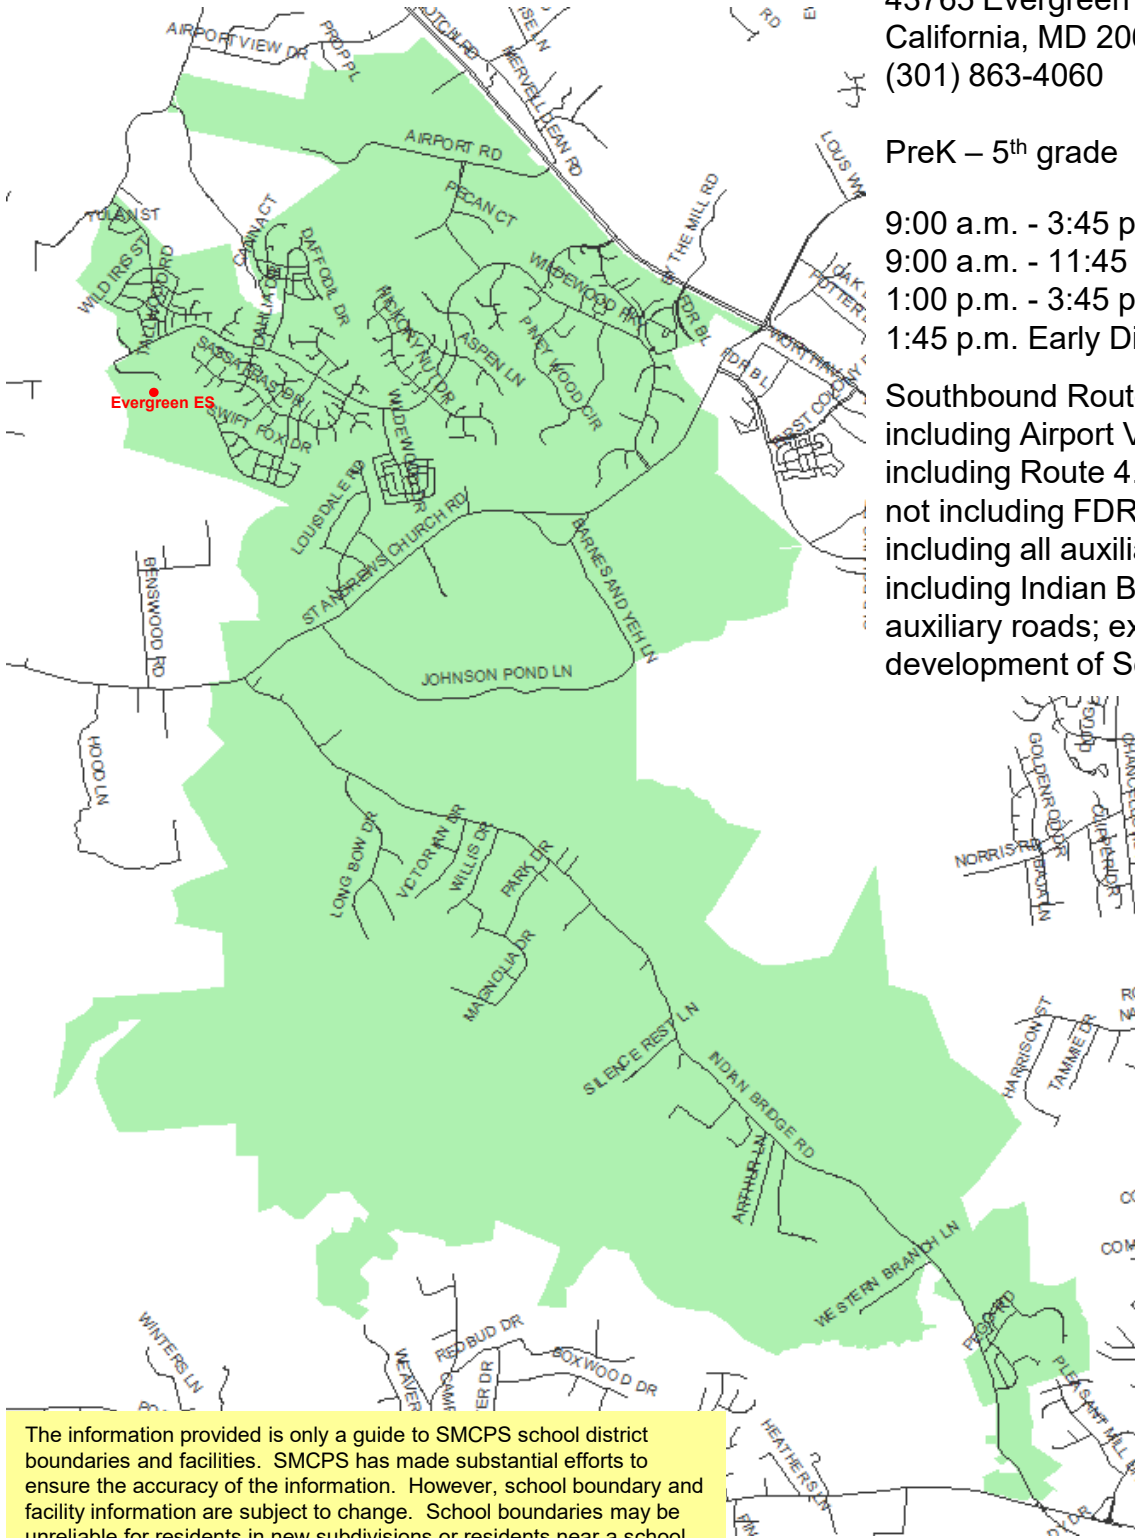

Evergreen Elementary School

St. Mary's County Public Schools
 Department of Capital Planning
 27190 Point Lookout Road
 Loveville, MD 20656
 (301) 475-4256, ext. 6

43765 Evergreen Way
 California, MD 20619
 (301) 863-4060

PreK – 5th grade

9:00 a.m. - 3:45 p.m. Daily Schedule
 9:00 a.m. - 11:45 a.m. PreK
 1:00 p.m. - 3:45 p.m. PreK
 1:45 p.m. Early Dismissal

Southbound Route 235, from but not including Airport View Drive, to but not including Route 4. Route 4, from but not including FDR Boulevard, including all auxiliary roads, to and including Indian Bridge Road and all auxiliary roads; excluding the development of Settlers Landing.

2020 – 2021 School Boundary