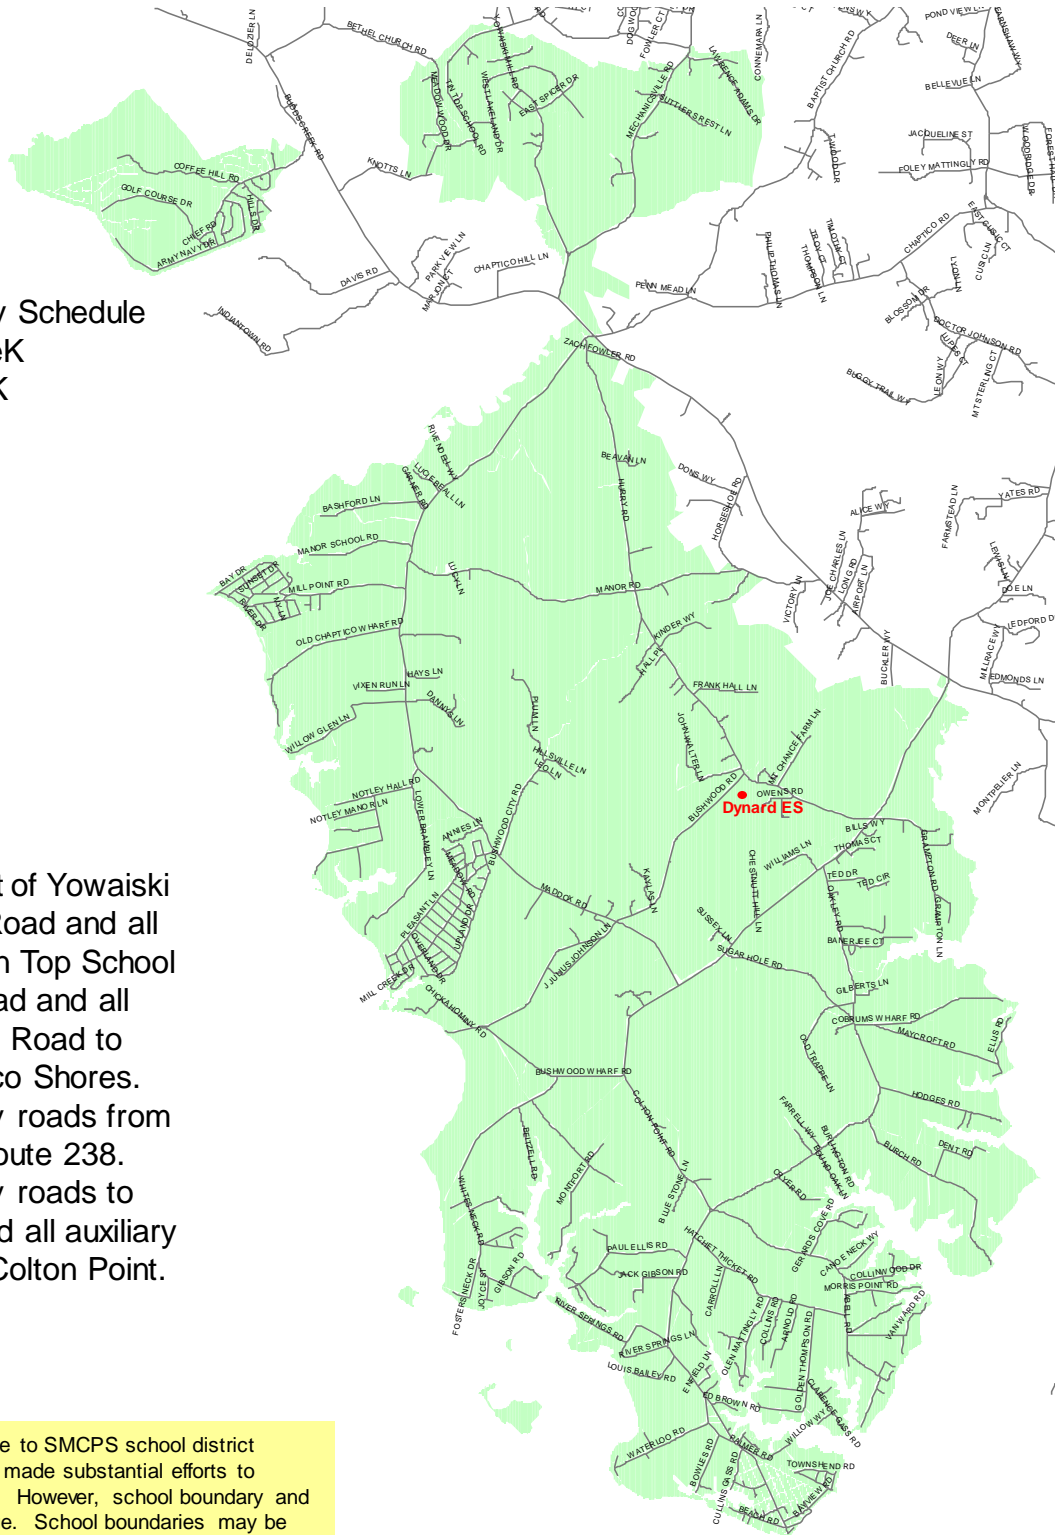

# Dynard Elementary School

St. Mary's County Public Schools  
Department of Capital Planning  
27190 Point Lookout Road  
Loveville, MD 20656  
(301) 475-4256, ext. 6

23510 Bushwood Road  
Chaptico, MD 20621  
(301) 769-4804

PreK – 5<sup>th</sup> Grade

9:00 a.m. - 3:45 p.m. Daily Schedule  
9:00 a.m. - 11:45 a.m. PreK  
1:00 p.m. - 3:45 p.m. PreK  
1:45 p.m. Early Dismissal

Tin Top School Road west of Yowaiski Mill Road. Yowaiski Mill Road and all auxiliary roads south of Tin Top School Road. Mechanicsville Road and all auxiliary roads from Asher Road to Route 234. All of Wicomico Shores. Route 234 and all auxiliary roads from Mechanicsville Road to Route 238. Route 238 and all auxiliary roads to Route 242. Route 242 and all auxiliary roads from Route 234 to Colton Point.