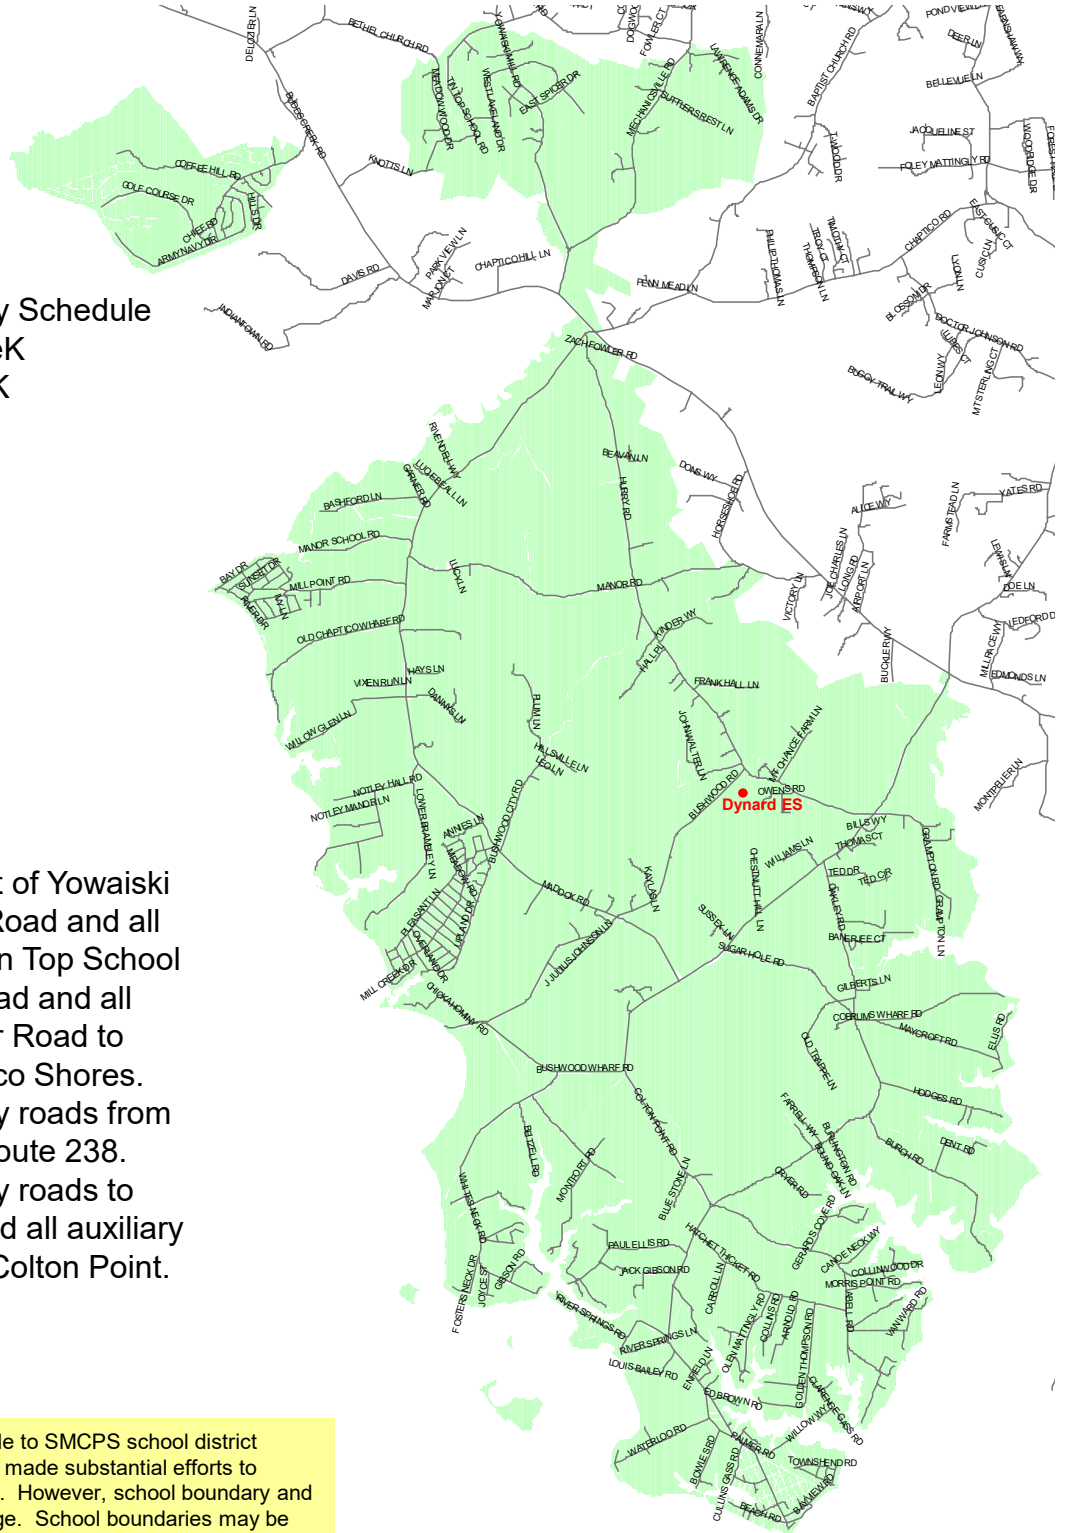

Dynard Elementary School

St. Mary's County Public Schools
Department of Capital Planning
27190 Point Lookout Road
Loveville, MD 20656
(301) 475-4256, ext. 6

23510 Bushwood Road
Chaptico, MD 20621
(301) 769-4804

PreK – 5th Grade

9:00 a.m. - 3:45 p.m. Daily Schedule
9:00 a.m. - 11:45 a.m. PreK
1:00 p.m. - 3:45 p.m. PreK
1:45 p.m. Early Dismissal

Tin Top School Road west of Yowaiski Mill Road. Yowaiski Mill Road and all auxiliary roads south of Tin Top School Road. Mechanicsville Road and all auxiliary roads from Asher Road to Route 234. All of Wicomico Shores. Route 234 and all auxiliary roads from Mechanicsville Road to Route 238. Route 238 and all auxiliary roads to Route 242. Route 242 and all auxiliary roads from Route 234 to Colton Point.

2020 – 2021 School Boundary