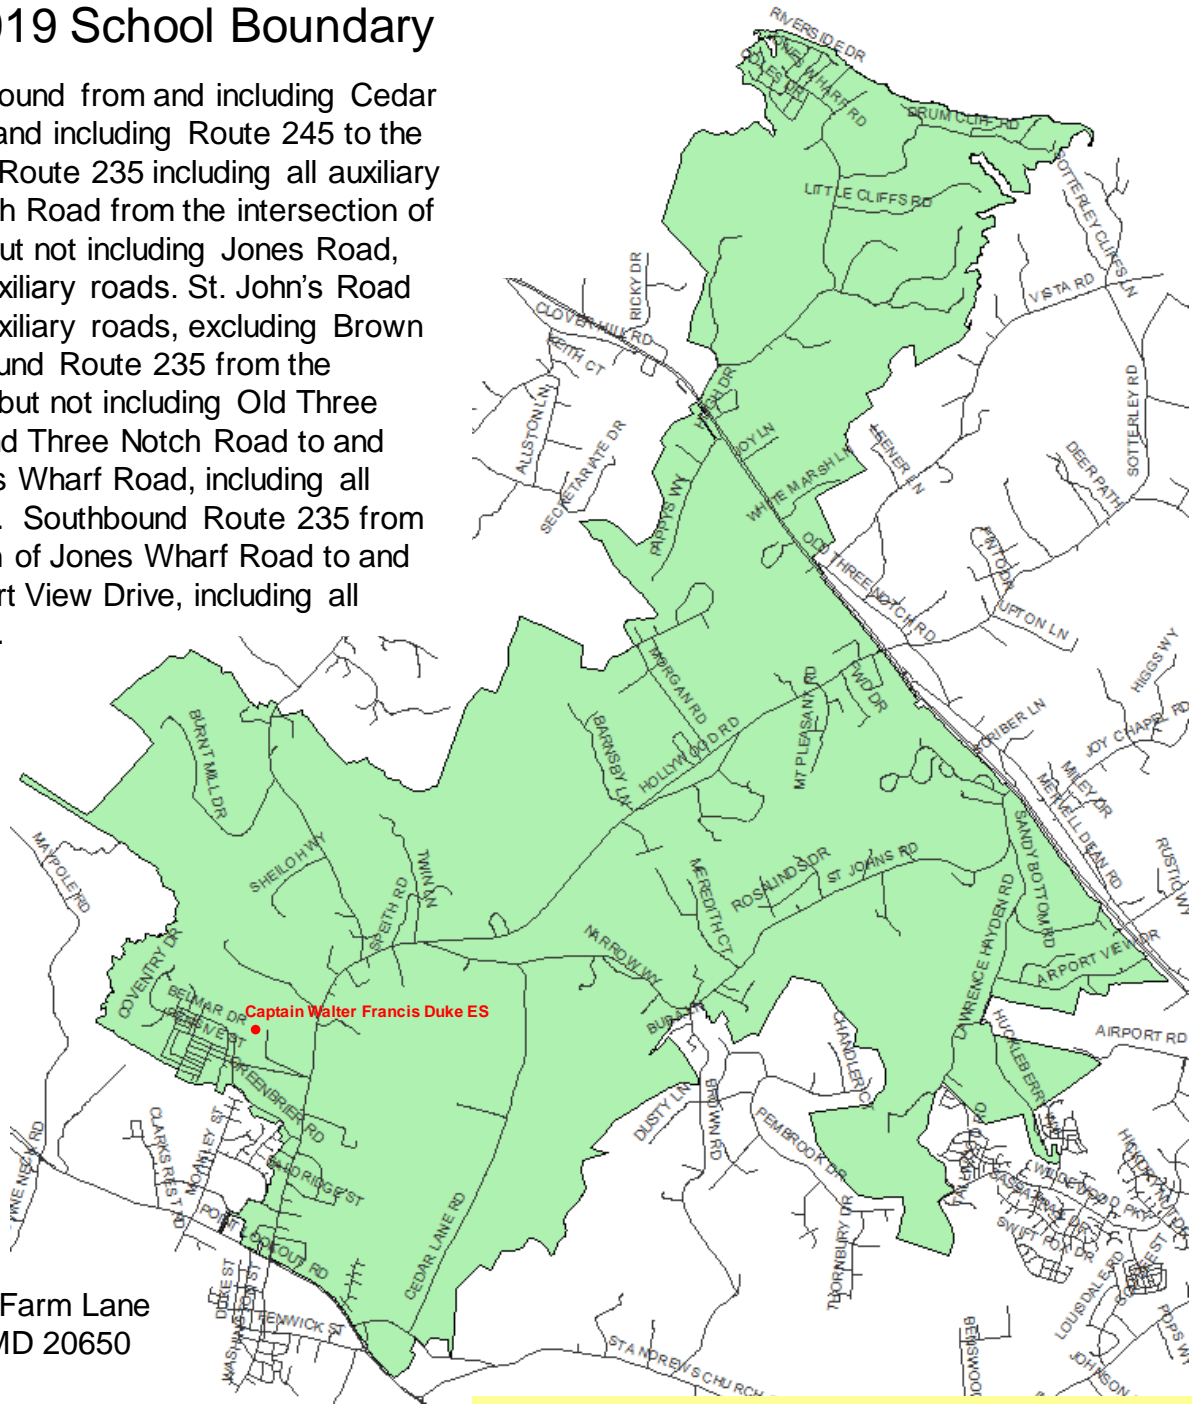

Captain Walter Francis Duke Elementary School

St. Mary's County Public Schools
Department of Capital Planning
27190 Point Lookout Road
Loveville, MD 20656
(301) 475-4256, ext. 6

2018 – 2019 School Boundary

Route 5 northbound from and including Cedar Lane Court to and including Route 245 to the intersection of Route 235 including all auxiliary roads. McIntosh Road from the intersection of Route 245 to but not including Jones Road, including all auxiliary roads. St. John's Road including all auxiliary roads, excluding Brown Road. Northbound Route 235 from the intersection of but not including Old Three Notch Road and Three Notch Road to and including Jones Wharf Road, including all auxiliary roads. Southbound Route 235 from the intersection of Jones Wharf Road to and including Airport View Drive, including all auxiliary roads.

23595 Hayden Farm Lane
Leonardtown, MD 20650
(240) 309-4658

PreK – 5th grade

8:25 a.m. – 3:10 p.m. Daily Schedule

8:25 a.m. – 11:10 a.m. PreK

12:25 p.m. – 3:10 p.m. PreK

1:10 p.m. Early Dismissal

The information provided is only a guide to SMCPSS school district boundaries and facilities. SMCPSS has made substantial efforts to ensure the accuracy of the information. However, school boundary and facility information are subject to change. School boundaries may be unreliable for residents in new subdivisions or residents near a school district boundary. The user of this information understands the statements above and is taking full liability for any use of the data. For verification of any school boundary, please call the Department of Capital Planning at 301-475-4256, extension 6.