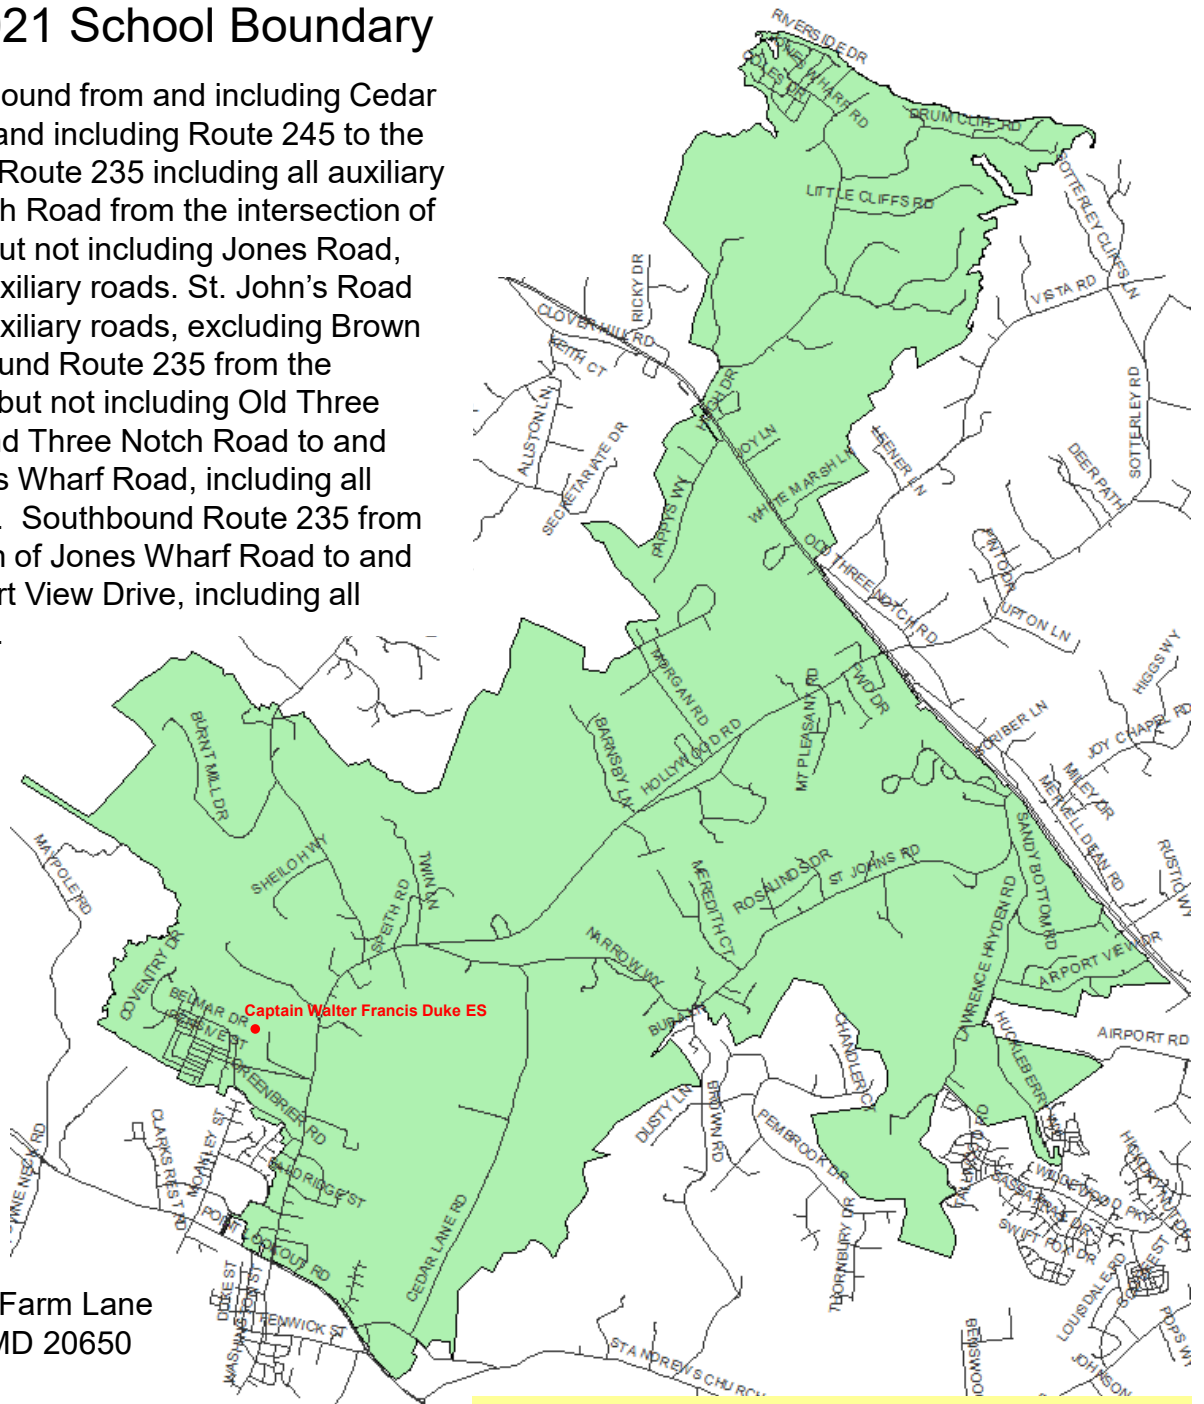

Captain Walter Francis Duke Elementary School

St. Mary's County Public Schools
Department of Capital Planning
27190 Point Lookout Road
Loveville, MD 20656
(301) 475-4256, ext. 6

2020 – 2021 School Boundary

Route 5 northbound from and including Cedar Lane Court to and including Route 245 to the intersection of Route 235 including all auxiliary roads. McIntosh Road from the intersection of Route 245 to but not including Jones Road, including all auxiliary roads. St. John's Road including all auxiliary roads, excluding Brown Road. Northbound Route 235 from the intersection of but not including Old Three Notch Road and Three Notch Road to and including Jones Wharf Road, including all auxiliary roads. Southbound Route 235 from the intersection of Jones Wharf Road to and including Airport View Drive, including all auxiliary roads.

23595 Hayden Farm Lane
Leonardtown, MD 20650
(240) 309-4658

PreK – 5th grade

8:25 a.m. – 3:10 p.m. Daily Schedule

8:25 a.m. – 11:10 a.m. PreK

12:25 p.m. – 3:10 p.m. PreK

1:10 p.m. Early Dismissal

The information provided is only a guide to SMCPSS school district boundaries and facilities. SMCPSS has made substantial efforts to ensure the accuracy of the information. However, school boundary and facility information are subject to change. School boundaries may be unreliable for residents in new subdivisions or residents near a school district boundary. The user of this information understands the statements above and is taking full liability for any use of the data. For verification of any school boundary, please call the Department of Capital Planning at 301-475-4256, extension 6.