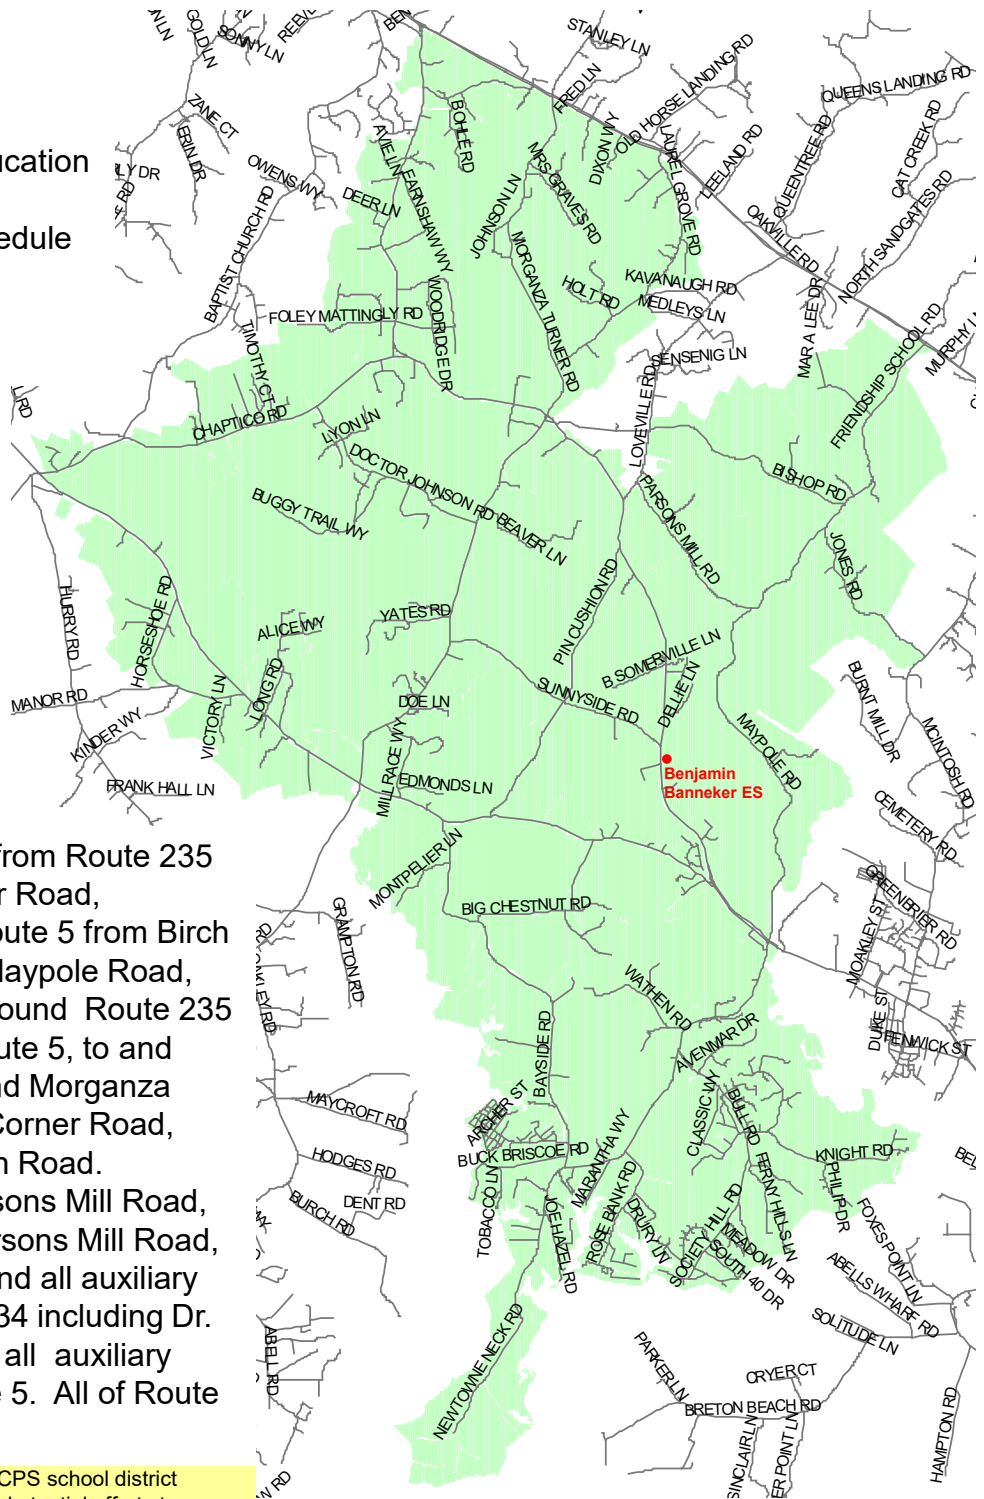

Benjamin Banneker Elementary School

St. Mary's County Public Schools
 Department of Capital Planning
 27190 Point Lookout Road
 Loveville, MD 20656
 (301) 475-4256, ext. 6

27180 Point Lookout Road
 Loveville, MD 20656
 (301) 475-0260

PreK – 5th Grade & Special Education

9:00 a.m. - 3:45 p.m. Daily Schedule
 9:00 a.m. - 11:45 a.m. PreK
 1:00 p.m. - 3:45 p.m. PreK
 1:45 p.m. Early Dismissal

Route 5 and all auxiliary roads from Route 235 to and including Harpers Corner Road, excluding Old Village Road. Route 5 from Birch Manor Drive, to and including Maypole Road, excluding Birch Manor. Southbound Route 235 and all auxiliary roads from Route 5, to and including Laurel Grove Road and Morganza Turner Road, excluding Busy Corner Road, Medley's Lane, and Kavanaugh Road. Friendship School Road to Parsons Mill Road, and including Bishop Road, Parsons Mill Road, and Jones Road. Route 242 and all auxiliary roads from Route 5 to Route 234 including Dr. Johnson Road. Route 234 and all auxiliary roads from Route 238 to Route 5. All of Route 243 and all auxiliary roads.