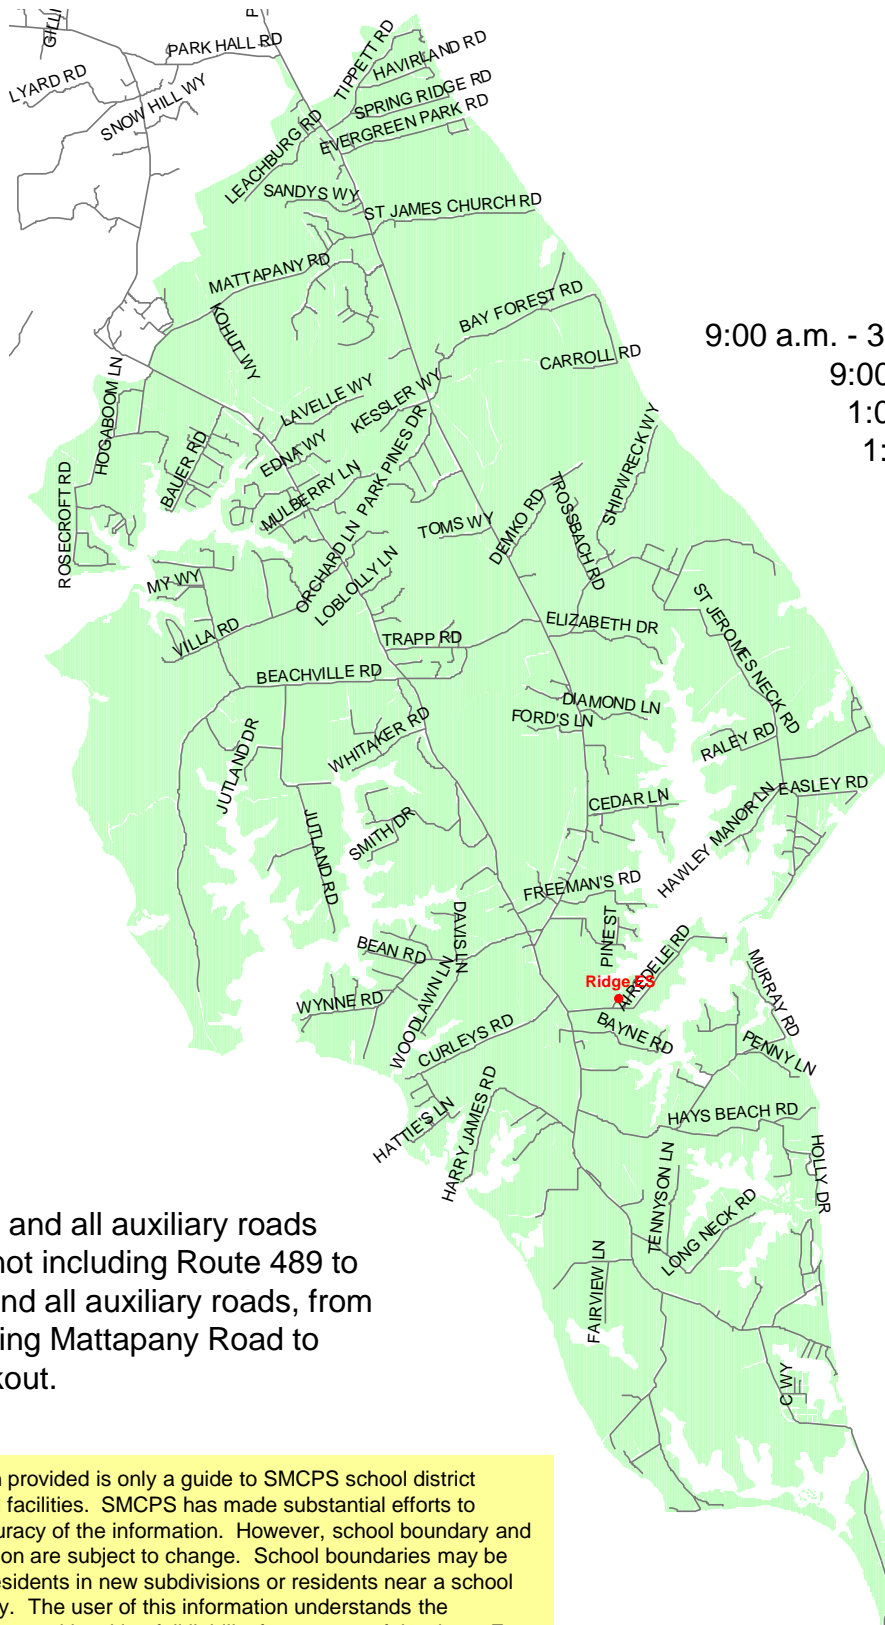

# Ridge Elementary School

St. Mary's County Public Schools  
 Department of Capital Planning  
 27190 Point Lookout Road  
 Loveville, MD 20656  
 (301) 475-4256, ext. 6

49430 Airedele Road  
 Ridge, MD 20680  
 (301) 872-0200

PreK – 5<sup>th</sup> Grade

9:00 a.m. - 3:45 p.m. Daily Schedule  
 9:00 a.m. - 11:45 a.m. PreK  
 1:00 p.m. - 3:45 p.m. PreK  
 1:45 p.m. Early Dismissal

Route 235 and all auxiliary roads from, but not including Route 489 to Route 5, and all auxiliary roads, from and including Mattapany Road to Point Lookout.

2017 – 2018 School Boundary